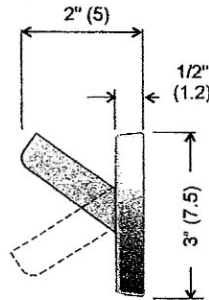

Safety Coat Hook

#FR1150-3

#FR1150

Stainless Steel Hat and Coat Rack

#FR1147

#FR1146

Stainless Steel Towel Bars

- 18" - #FR1140S
- 24" - #FR1141S
- 30" - #FR1142S
- 36" - #FR1143S