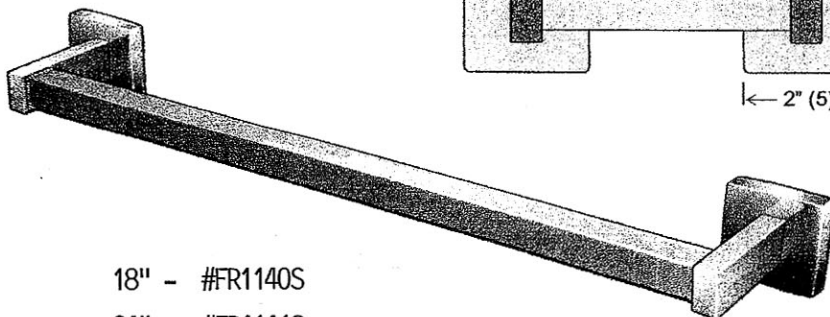

Safety Coat Hook

#FR1150-3

#FR1150

Stainless Steel Hat and Coat Rack

#FR1147

#FR1146

Stainless Steel Towel Bars

- 18" - #FR1140S
- 24" - #FR1141S
- 30" - #FR1142S
- 36" - #FR1143S