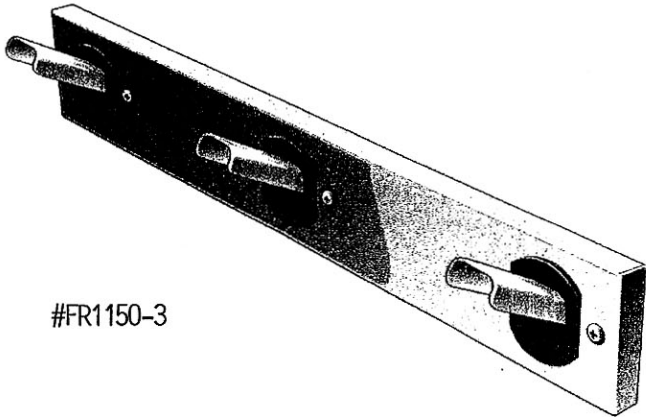

Safety Coat Hook

#FR1150-3

#FR1150

Stainless Steel Hat and Coat Rack

#FR1147

#FR1146

Stainless Steel Towel Bars

- 18" - #FR1140S
- 24" - #FR1141S
- 30" - #FR1142S
- 36" - #FR1143S