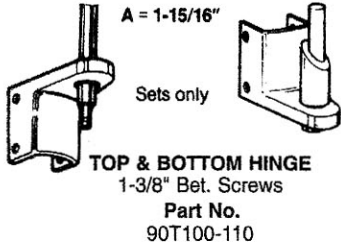

Toilet Partition Hardware

MILLS

Chrome Plated Hardware

OBSOLETE —
REPLACEMENT
WILL BE SENT.

OBSOLETE —
REPLACEMENT
WILL BE SENT.

SANYMETAL

Chrome Plated Hardware For Use on Metal

LATCH KNOB, COVER & PIN KIT
PART NO. 9S8820N