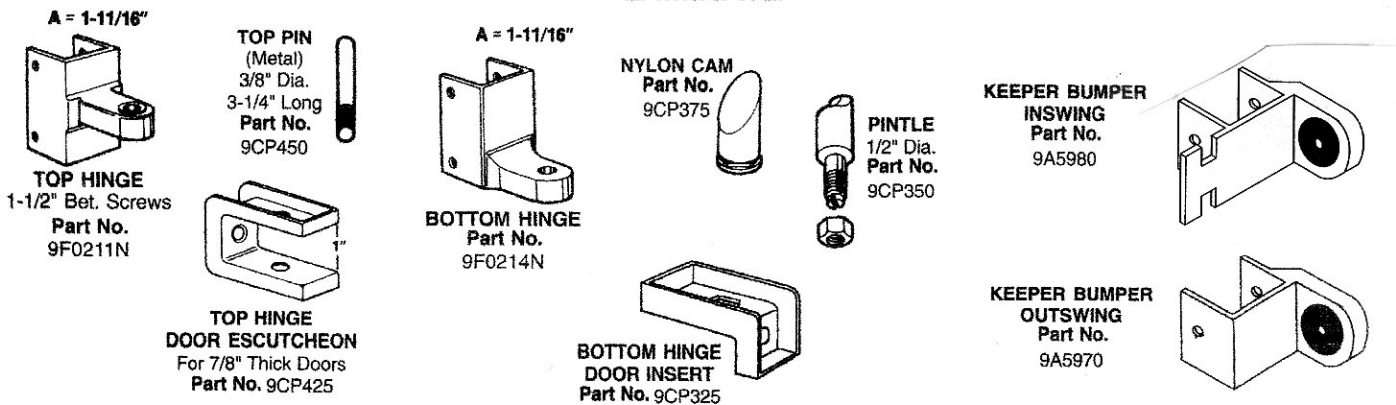

Toilet Partition Hardware

AMPCO

METAL

LAMINATE

USE ON BOTH

ONE-WAY SHEET METAL SCREWS

Chrome Plated Steel Available 100/Box

One-Way S.S. Shoulder Screw & Sex Nut
10-24 Thread, 3/16" x 1-5/16"
for 1-1/4" Pilasters
#9A0264

10-24 Thread,
3/16" x 1-1/16"
for 1" Doors
#9A0268

PART NO.	DESCRIPTION	USE
#9A7064	#8 x 3/4 long - 9/32 dia. head, 5/32 dia. thread	#9C0445 & #9G0161 Coat Hook
#9A7022	#10 x 5/8 long - 11/32 dia. head, 3/16 dia. thread	#9F0217 Slide Bolt Latch, #9F0211N & #9F0214N Hinges
#9A7070	#10 x 3/4 long - 11/32 dia. head, 3/16 dia. thread	#9F0225, #96200B & #9S6810B Coat Hooks #9G0160 & #9T285 Coat Hooks

UN-DO-IT
For Removing One-Way Screws
#9A0810 For #12, #14 & 9A0264 Screws
#9A0807 For #8 & #10 Screws
#9A0804 FOR #6 & #8 SCREWS

#9A7073	#12 x 1-1/2 long - 13/32 dia. head, 7/32 dia. thread	Bracket to wall
---------	--	-----------------

#9A0121	#12 x 1" Plastic Plug Anchor	#9A7073 Screws
---------	------------------------------	----------------

#9A7040	#14 x 5/8 long - 15/32 dia. head, 1/4 dia. thread	Bracket to Panel & Bracket to Pilaster #9S7531 Throw Latch
---------	---	--