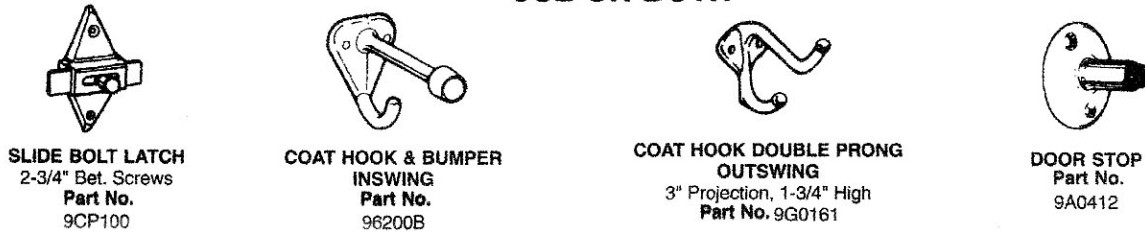

Toilet Partition Hardware

AMPCO

METAL

LAMINATE

USE ON BOTH

ONE-WAY SHEET METAL SCREWS

Chrome Plated Steel Available 100/Box

One-Way S.S. Shoulder Screw & Sex Nut
10-24 Thread, 3/16" x 1-5/16"
for 1-1/4" Pilasters
#9A0264

10-24 Thread,
3/16" x 1-1/16"
for 1" Doors
#9A0268

PART NO.	DESCRIPTION	USE
#9A7064	#8 x 3/4 long - 9/32 dia. head, 5/32 dia. thread	#9C0445 & #9G0161 Coat Hook
#9A7022	#10 x 5/8 long - 11/32 dia. head, 3/16 dia. thread	#9F0217 Slide Bolt Latch, #9F0211N & #9F0214N Hinges
#9A7070	#10 x 3/4 long - 11/32 dia. head, 3/16 dia. thread	#9F0225, #96200B & #9S6810B Coat Hooks #9G0160 & #9T285 Coat Hooks