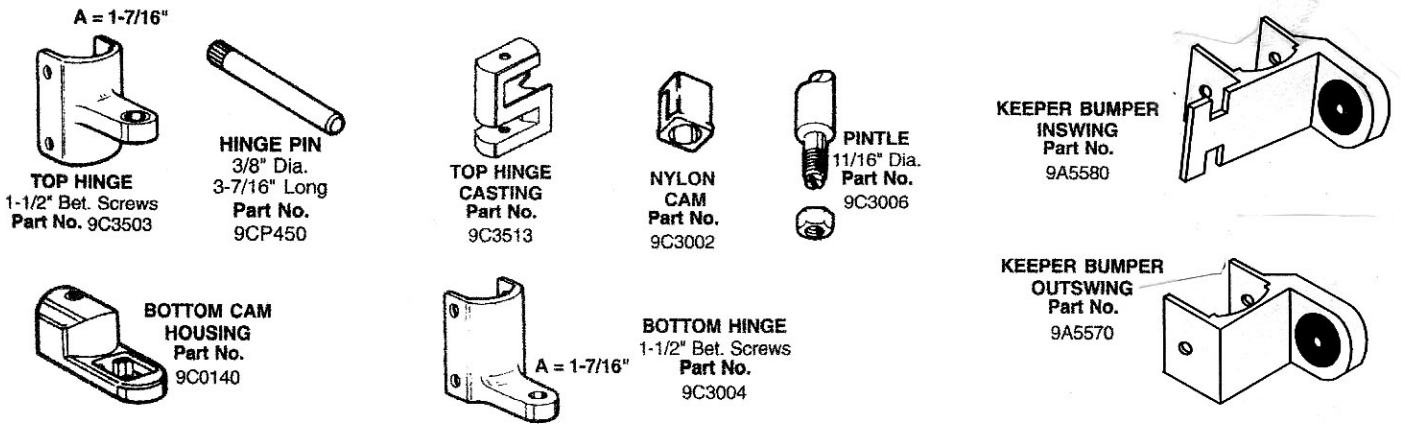

Toilet Partition Hardware

AMPCO

METAL

LAMINATE

USE ON BOTH

ONE-WAY SHEET METAL SCREWS

Chrome Plated Steel Available 100/Box

One-Way S.S. Shoulder Screw & Sex Nut
10-24 Thread, 3/16" x 1-5/16"
for 1-1/4" Pilasters
#9A0264

10-24 Thread,
3/16" x 1-1/16"
for 1" Doors
#9A0268

PART NO.	DESCRIPTION	USE
#9A7064	#8 x 3/4 long - 9/32 dia. head, 5/32 dia. thread	#9C0445 & #9G0161 Coat Hook
#9A7022	#10 x 5/8 long - 11/32 dia. head, 3/16 dia. thread	#9F0217 Slide Bolt Latch, #9F0211N & #9F0214N Hinges
#9A7070	#10 x 3/4 long - 11/32 dia. head, 3/16 dia. thread	#9F0225, #96200B & #9S6810B Coat Hooks #9G0160 & #9T285 Coat Hooks

UN-DO-IT
For Removing One-Way Screws
#9A0810 For #12, #14 & 9A0264 Screws
#9A0807 For #8 & #10 Screws
#9A0804 FOR #6 & #8 SCREWS

#9A7073	#12 x 1-1/2 long - 13/32 dia. head, 7/32 dia. thread	Bracket to wall
---------	--	-----------------

#9A0121	#12 x 1" Plastic Plug Anchor	#9A7073 Screws
---------	------------------------------	----------------

#9A7040	#14 x 5/8 long - 15/32 dia. head, 1/4 dia. thread	Bracket to Panel & Bracket to Pilaster #9S7531 Throw Latch
---------	---	--