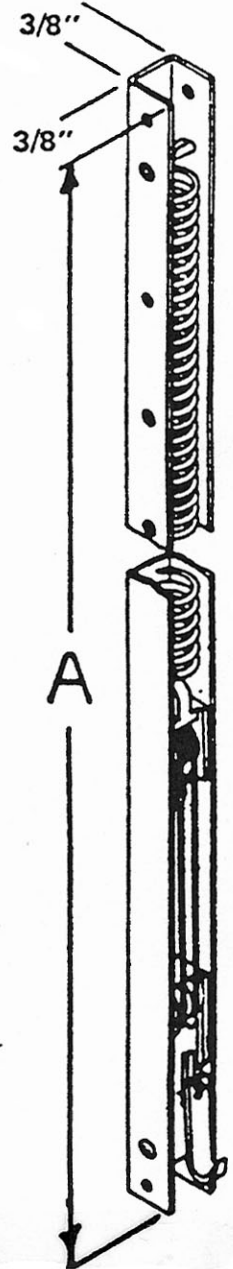

## CHANNEL STYLE BALANCES for Removable Sash Windows

**SERIES  
CBO  
9/16" x 5/8"  
Channel**

**SERIES  
CB4  
3/8" x 3/8"  
Channel**

### BOTTOM GUIDES

#B-1093 ST

#WB-1093

#B-1218

### SASH CAMS

#SC-2180

#SC-1332

SC4927

SC2908 — 3/8"