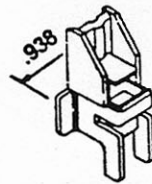

## CHANNEL STYLE BALANCES for Removable Sash Windows

**SERIES  
CBO  
9/16" x 5/8"  
Channel**

**SERIES  
CB4  
3/8" x 3/8"  
Channel**

### BOTTOM GUIDES

#B-1093 ST

#WB-1093

#B-1218

### TOP GUIDES

#T-1250 ST

#WT-1250

#CB-9008

### SASH CAMS

#SC-2180

#SC-1332

SC4927

SC2908 — 3/8"