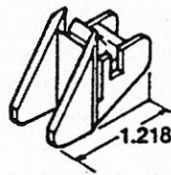

## CHANNEL STYLE BALANCES for Removable Sash Windows

**SERIES  
CBO  
9/16" x 5/8"  
Channel**

**SERIES  
CB4  
3/8" x 3/8"  
Channel**

### BOTTOM GUIDES

#B-1093 ST

#WB-1093

#B-1218