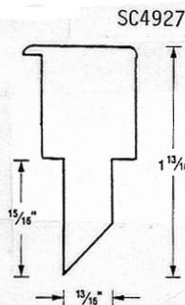

## CHANNEL STYLE BALANCES for Removable Sash Windows

**SERIES  
CBO  
9/16" x 5/8"  
Channel**

**SERIES  
CB4  
3/8" x 3/8"  
Channel**

### BOTTOM GUIDES

#B-1093 ST

#WB-1093

#B-1218

### TOP GUIDES

#T-1250 ST

#WT-1250

#CB-9008

### SASH CAMS

#SC-2180

#SC-1332

SC4927

SC2908 — 3/8"