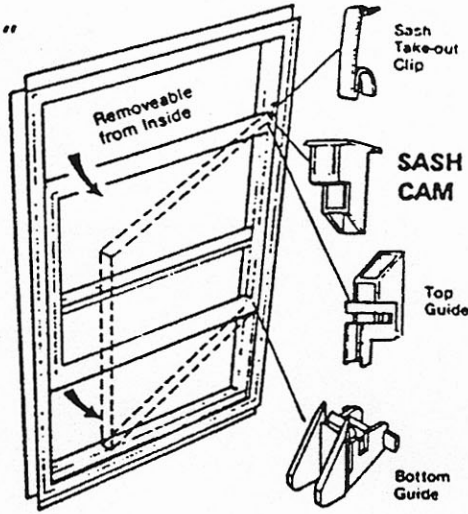

## CHANNEL STYLE BALANCES for Removable Sash Windows

**SERIES  
CBO  
9/16" x 5/8"  
Channel**

**SERIES  
CB4  
3/8" x 3/8"  
Channel**