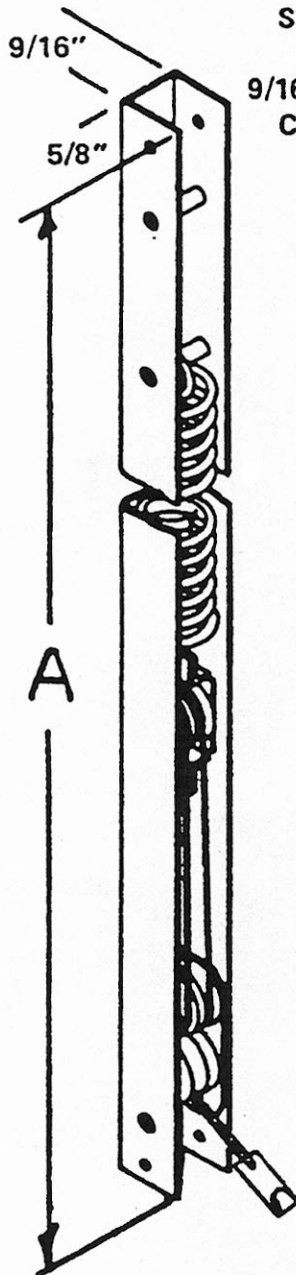

## CHANNEL STYLE BALANCES for Removable Sash Windows

**SERIES  
CBO  
9/16" x 5/8"  
Channel**

**SERIES  
CB4  
3/8" x 3/8"  
Channel**

### BOTTOM GUIDES

#B-1093 ST

#WB-1093

#B-1218

### SASH CAMS

#SC-2180

#SC-1332

SC4927

SC2908 — 3/8"