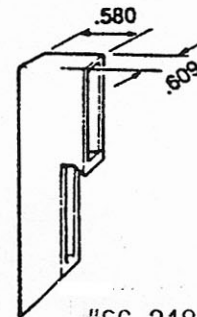

## CHANNEL STYLE BALANCES for Removable Sash Windows

**SERIES  
CBO  
9/16" x 5/8"  
Channel**

**SERIES  
CB4  
3/8" x 3/8"  
Channel**

### BOTTOM GUIDES

#B-1093 ST

#WB-1093

#B-1218

### TOP GUIDES

#T-1250 ST

#WT-1250

#CB-9008

### SASH CAMS

#SC-2180

#SC-1332

SC4927

SC2908 — 3/8"