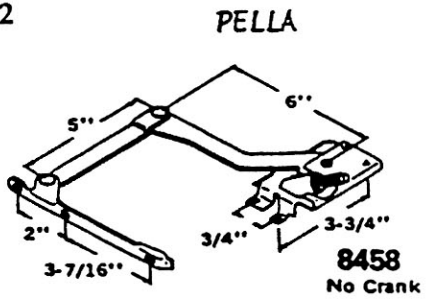

# PUSH BARS

BAR LENGTH - 10-12-14-16-18-20"

**WHEN IN DOUBT — SEND A SAMPLE!**

Right Hand Shown Unless Specified