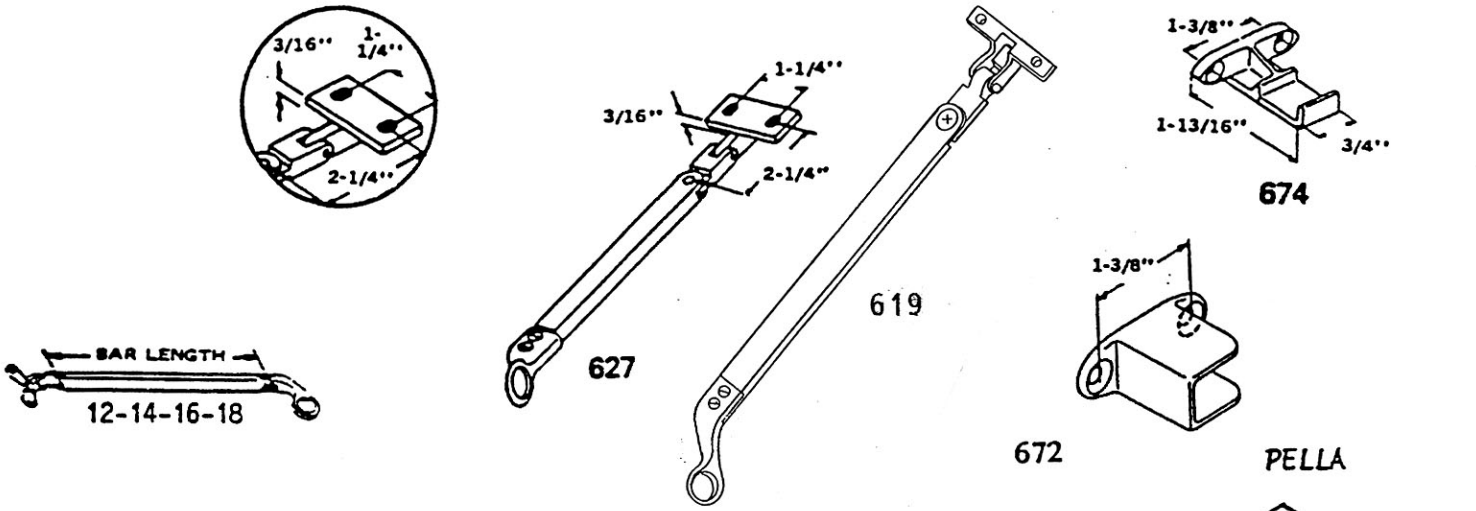

# PUSH BARS

BAR LENGTH - 10-12-14-16-18-20"

**WHEN IN DOUBT — SEND A SAMPLE!**

Right Hand Shown Unless Specified