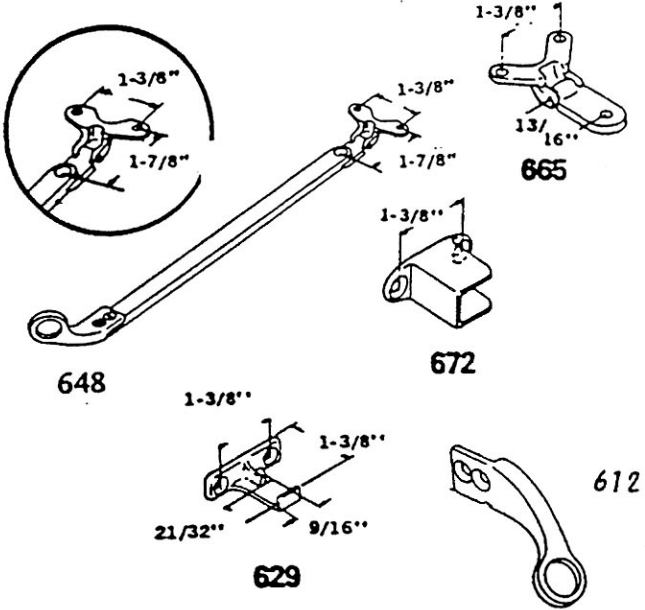

# PUSH BARS

BAR LENGTH - 10-12-14-16-18-20"

**WHEN IN DOUBT — SEND A SAMPLE!**

Right Hand Shown Unless Specified