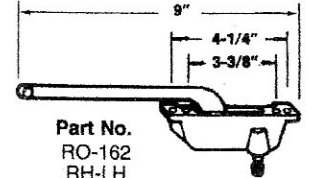

Window Hardware

Roto Operator Assemblies

Part No.
RO-178
RH-LH
RH Shown

Part No.
See Below
RH Shown

Part No.
RO-314
RH-LH
RH Shown

Part Nos.	
9"	11"
Right - R0267	Right - R0269
Left - R0268	Left - R0270

Part No.
RO-392
RH-LH
RH Shown

Part No.
RO-162
RH-LH
RH Shown

SINGLE ARM OPERATOR
LH SHOWN

Part No.	Arm Length
RO1531	9-1/2"
RO1532	13-1/2"

Part No.
RO-158
RH-LH
RH Shown

ROTO GEAR AWNING
(Single Pull)

Part No.	"A"
RO1110	20-1/2"
RO1112	16-1/4"

ROTO GEAR AWNING
(Dual Pull)
Part No.
RO1114

#336-18G ALSO AVAILABLE 13.125" OVERALL

ROTO GEAR AWNING
w/ Guide Bar (not shown)
Part No.
RO1116

Lever lock #336-18G

PIVOT SHOE OPERATOR
Part No.
RO2210

Dual pull lever lock #5310