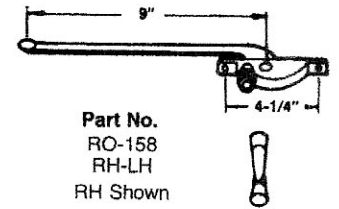

Window Hardware

Roto Operator Assemblies

Part No.
RO-178
RH-LH
RH Shown

Part No.
See Below
RH Shown

Part No.
RO-314
RH-LH
RH Shown

Part Nos.	
9"	11"
Right - R0267	Right - R0269
Left - R0268	Left - R0270

Part No.
RO-392
RH-LH
RH Shown

Part No.
RO-162
RH-LH
RH Shown

SINGLE ARM OPERATOR
LH SHOWN

Part No.	Arm Length
RO1531	9-1/2"
RO1532	13-1/2"

Part No.
RO-158
RH-LH
RH Shown

ROTO GEAR AWNING
(Single Pull)

Part No.	"A"
RO1110	20-1/2"
RO1112	16-1/4"

ROTO GEAR AWNING
(Dual Pull)
Part No.
RO1114

#336-18G ALSO AVAILABLE 13.125" OVERALL

ROTO GEAR AWNING
w/ Guide Bar (not shown)
Part No.
RO1116

Lever lock #336-18G

PIVOT SHOE OPERATOR
Part No.
RO2210

Dual pull lever lock #5310