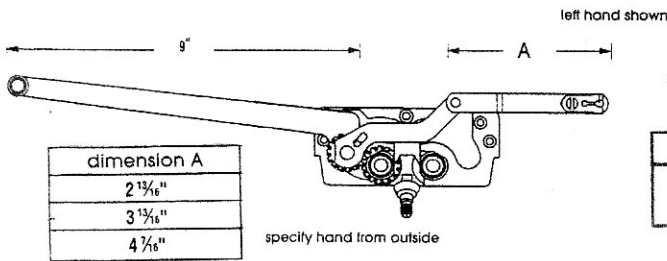

Window Hardware

Roto Operator Assemblies

Part No.
RO-178
RH-LH
RH Shown

Part No.
See Below
RH Shown

Part No.
RO-314
RH-LH
RH Shown

Part Nos.	
9"	11"
Right - R0267	Right - R0269
Left - R0268	Left - R0270

Part No.
RO-392
RH-LH
RH Shown

Part No.
RO-162
RH-LH
RH Shown

SINGLE ARM OPERATOR
LH SHOWN

Part No.	Arm Length
RO1531	9-1/2"
RO1532	13-1/2"

Part No.
RO-158
RH-LH
RH Shown

ROTO GEAR AWNING
(Single Pull)

Part No.	"A"
RO1110	20-1/2"
RO1112	16-1/4"

ROTO GEAR AWNING
(Dual Pull)
Part No.
RO1114

#336-18G ALSO AVAILABLE 13.125" OVERALL

ROTO GEAR AWNING
w/ Guide Bar (not shown)
Part No.
RO1116

Lever lock #336-18G

PIVOT SHOE OPERATOR
Part No.
RO2210

Dual pull lever lock #5310