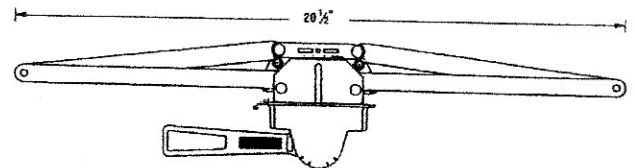

Window Hardware

Roto Operator Assemblies

Part No.
RO-178
RH-LH
RH Shown

Part No.
See Below
RH Shown

Part No.
RO-314
RH-LH
RH Shown

Part Nos.	
9"	11"
Right - R0267	Right - R0269
Left - R0268	Left - R0270

Part No.
RO-392
RH-LH
RH Shown

Part No.
RO-162
RH-LH
RH Shown

SINGLE ARM OPERATOR
LH SHOWN

Part No.	Arm Length
RO1531	9-1/2"
RO1532	13-1/2"

Part No.
RO-158
RH-LH
RH Shown

ROTO GEAR AWNING
(Single Pull)

Part No.	"A"
RO1110	20-1/2"
RO1112	16-1/4"

ROTO GEAR AWNING
(Dual Pull)
Part No.
RO1114

#336-18G ALSO AVAILABLE 13.125" OVERALL

ROTO GEAR AWNING
w/ Guide Bar (not shown)
Part No.
RO1116

Lever lock #336-18G

PIVOT SHOE OPERATOR
Part No.
RO2210

Dual pull lever lock #5310