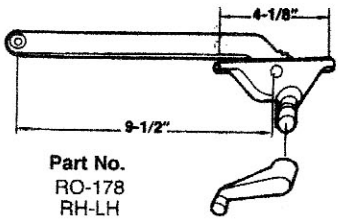

Window Hardware

Roto Operator Assemblies

Part No.
RO-178
RH-LH
RH Shown

Part No.
See Below
RH Shown

Part No.
RO-314
RH-LH
RH Shown

Part Nos.	
9"	11"
Right - R0267	Right - R0269
Left - R0268	Left - R0270

Part No.
RO-392
RH-LH
RH Shown

Part No.
RO-162
RH-LH
RH Shown

SINGLE ARM OPERATOR
LH SHOWN

Part No.	Arm Length
RO1531	9-1/2"
RO1532	13-1/2"

Part No.
RO-158
RH-LH
RH Shown

ROTO GEAR AWNING
(Single Pull)

Part No.	"A"
RO1110	20-1/2"
RO1112	16-1/4"

ROTO GEAR AWNING
(Dual Pull)
Part No.
RO1114

#336-18G ALSO AVAILABLE 13.125" OVERALL

ROTO GEAR AWNING
w/ Guide Bar (not shown)
Part No.
RO1116

Lever lock #336-18G

PIVOT SHOE OPERATOR
Part No.
RO2210

Dual pull lever lock #5310