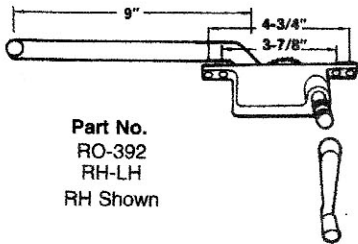

Window Hardware

Roto Operator Assemblies

Part No.
RO-178
RH-LH
RH Shown

Part No.
See Below
RH Shown

Part No.
RO-314
RH-LH
RH Shown

Part Nos.	
9"	11"
Right - R0267	Right - R0269
Left - R0268	Left - R0270

Part No.
RO-392
RH-LH
RH Shown

Part No.
RO-162
RH-LH
RH Shown

SINGLE ARM OPERATOR
LH SHOWN

Part No.	Arm Length
RO1531	9-1/2"
RO1532	13-1/2"

Part No.
RO-158
RH-LH
RH Shown

ROTO GEAR AWNING
(Single Pull)

Part No.	"A"
RO1110	20-1/2"
RO1112	16-1/4"

ROTO GEAR AWNING
(Dual Pull)
Part No.
RO1114

#336-18G ALSO AVAILABLE 13.125" OVERALL

ROTO GEAR AWNING
w/ Guide Bar (not shown)
Part No.
RO1116

Lever lock #336-18G

PIVOT SHOE OPERATOR
Part No.
RO2210

Dual pull lever lock #5310