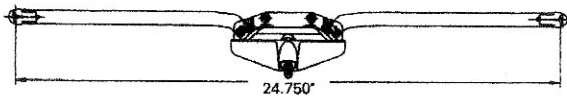

Part No.
RO-162
RH-LH
RH Shown

SINGLE ARM OPERATOR
LH SHOWN

Part No.	Arm Length
RO1531	9-1/2"
RO1532	13-1/2"

Part No.
RO-158
RH-LH
RH Shown

ROTO GEAR AWNING
(Single Pull)

Part No.	"A"
RO1110	20-1/2"
RO1112	16-1/4"

ROTO GEAR AWNING
(Dual Pull)
Part No.
RO1114

#336-18G ALSO AVAILABLE 13.125" OVERALL

ROTO GEAR AWNING
w/ Guide Bar (not shown)
Part No.
RO1116

Lever lock #336-18G

PIVOT SHOE OPERATOR
Part No.
RO2210

Dual pull lever lock #5310