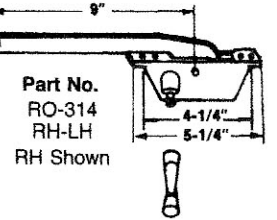

Window Hardware

Roto Operator Assemblies

Part No.
RO-178
RH-LH
RH Shown

Part No.
See Below
RH Shown

Part No.
RO-314
RH-LH
RH Shown

Part Nos.	
9"	11"
Right - R0267	Right - R0269
Left - R0268	Left - R0270

Part No.
RO-392
RH-LH
RH Shown

Part No.
RO-162
RH-LH
RH Shown

SINGLE ARM OPERATOR
LH SHOWN

Part No.	Arm Length
RO1531	9-1/2"
RO1532	13-1/2"

Part No.
RO-158
RH-LH
RH Shown

ROTO GEAR AWNING
(Single Pull)

Part No.	"A"
RO1110	20-1/2"
RO1112	16-1/4"

ROTO GEAR AWNING
(Dual Pull)
Part No.
RO1114

#336-18G ALSO AVAILABLE 13.125" OVERALL

ROTO GEAR AWNING
w/ Guide Bar (not shown)
Part No.
RO1116

Lever lock #336-18G

PIVOT SHOE OPERATOR
Part No.
RO2210

Dual pull lever lock #5310