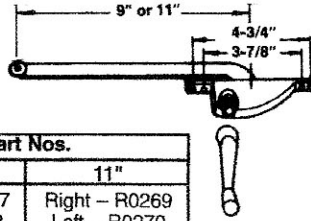

Window Hardware

Roto Operator Assemblies

Part No.
RO-178
RH-LH
RH Shown

Part No.
See Below
RH Shown

Part No.
RO-314
RH-LH
RH Shown

Part Nos.	
9"	11"
Right - R0267	Right - R0269
Left - R0268	Left - R0270

Part No.
RO-392
RH-LH
RH Shown

Part No.
RO-162
RH-LH
RH Shown

SINGLE ARM OPERATOR
LH SHOWN

Part No.	Arm Length
RO1531	9-1/2"
RO1532	13-1/2"

Part No.
RO-158
RH-LH
RH Shown

ROTO GEAR AWNING
(Single Pull)

Part No.	"A"
RO1110	20-1/2"
RO1112	16-1/4"

ROTO GEAR AWNING
(Dual Pull)
Part No.
RO1114

#336-18G ALSO AVAILABLE 13.125" OVERALL

ROTO GEAR AWNING
w/ Guide Bar (not shown)
Part No.
RO1116

Lever lock #336-18G

PIVOT SHOE OPERATOR
Part No.
RO2210

Dual pull lever lock #5310