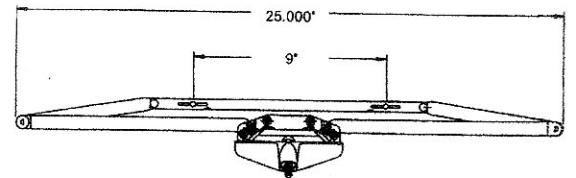

Window Hardware

Roto Operator Assemblies

Part No.
RO-178
RH-LH
RH Shown

Part No.
See Below
RH Shown

Part No.
RO-314
RH-LH
RH Shown

Part Nos.	
9"	11"
Right - R0267	Right - R0269
Left - R0268	Left - R0270

Part No.
RO-392
RH-LH
RH Shown

Part No.
RO-162
RH-LH
RH Shown

SINGLE ARM OPERATOR
LH SHOWN

Part No.	Arm Length
RO1531	9-1/2"
RO1532	13-1/2"

Part No.
RO-158
RH-LH
RH Shown

ROTO GEAR AWNING
(Single Pull)

Part No.	"A"
RO1110	20-1/2"
RO1112	16-1/4"

ROTO GEAR AWNING
(Dual Pull)
Part No.
RO1114

#336-18G ALSO AVAILABLE 13.125" OVERALL

ROTO GEAR AWNING
w/ Guide Bar (not shown)
Part No.
RO1116

Lever lock #336-18G

PIVOT SHOE OPERATOR
Part No.
RO2210

Dual pull lever lock #5310