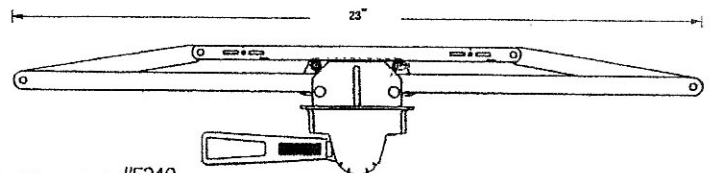

Part No.
RO-162
RH-LH
RH Shown

SINGLE ARM OPERATOR
LH SHOWN

Part No.	Arm Length
RO1531	9-1/2"
RO1532	13-1/2"

Part No.
RO-158
RH-LH
RH Shown

ROTO GEAR AWNING
(Single Pull)

Part No.	"A"
RO1110	20-1/2"
RO1112	16-1/4"

ROTO GEAR AWNING
(Dual Pull)
Part No.
RO1114

#336-18G ALSO AVAILABLE 13.125" OVERALL

ROTO GEAR AWNING
w/ Guide Bar (not shown)
Part No.
RO1116

Lever lock #336-18G

PIVOT SHOE OPERATOR
Part No.
RO2210

Dual pull lever lock #5310