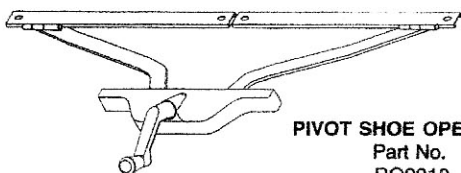

Part No.
RO-162
RH-LH
RH Shown

SINGLE ARM OPERATOR
LH SHOWN

Part No.	Arm Length
RO1531	9-1/2"
RO1532	13-1/2"

Part No.
RO-158
RH-LH
RH Shown

ROTO GEAR AWNING
(Single Pull)

Part No.	"A"
RO1110	20-1/2"
RO1112	16-1/4"

ROTO GEAR AWNING
(Dual Pull)
Part No.
RO1114

#336-18G ALSO AVAILABLE 13.125" OVERALL

ROTO GEAR AWNING
w/ Guide Bar (not shown)
Part No.
RO1116

Lever lock #336-18G

PIVOT SHOE OPERATOR
Part No.
RO2210

Dual pull lever lock #5310