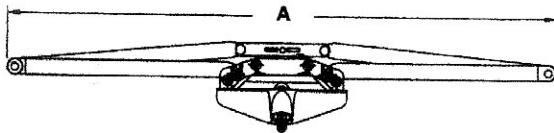

Window Hardware

Roto Operator Assemblies

Part No.
RO-178
RH-LH
RH Shown

Part No.
See Below
RH Shown

Part No.
RO-314
RH-LH
RH Shown

Part Nos.	
9"	11"
Right - R0267	Right - R0269
Left - R0268	Left - R0270

Part No.
RO-392
RH-LH
RH Shown

Part No.
RO-162
RH-LH
RH Shown

SINGLE ARM OPERATOR
LH SHOWN

Part No.	Arm Length
RO1531	9-1/2"
RO1532	13-1/2"

Part No.
RO-158
RH-LH
RH Shown

ROTO GEAR AWNING
(Single Pull)

Part No.	"A"
RO1110	20-1/2"
RO1112	16-1/4"

ROTO GEAR AWNING
(Dual Pull)
Part No.
RO1114

#336-18G ALSO AVAILABLE 13.125" OVERALL

ROTO GEAR AWNING
w/ Guide Bar (not shown)
Part No.
RO1116

Lever lock #336-18G

PIVOT SHOE OPERATOR
Part No.
RO2210

Dual pull lever lock #5310