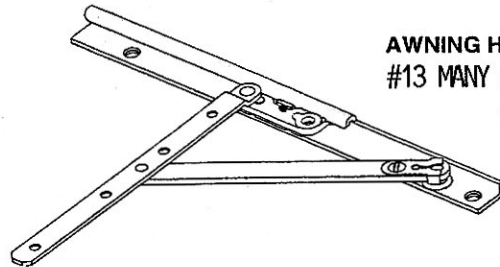

TELESCOPING
PUSH BAR OPERATORS

#620

SINGLE ARM
OPERATOR (FACE-MOUNT)

#RO-241
LH-RH
9" or 11" arm

ENTRYGARD®
DUAL ARM OPERATOR
DIFFERENT SIZES AVAILABLE
#15

SINGLE ARM
OPERATOR (surface mount)
#RO-1531 9-1/2" ARM
#RO-1532 13-1/2" ARM

ENTRYGARD®II
CAM LOCK

#17

SASH LOCK

#2022

AWNING HINGES
#13 MANY SIZES
AVAILABLE

TRUTH STANDARD DUTY LIMIT DEVICE WITH KEY RELEASE

POLE-OPERATED
CAM HANDLE
WITH CONCEALED PAWL
#27 / OFFSET BASE

TRIMLINE™
CAM HANDLE LOCKS
#25

#37
MANY SIZES AVAILABLE

OTHER PARTS & ACCESSORIES AVAILABLE...
Please Call, Write or FAX for information.