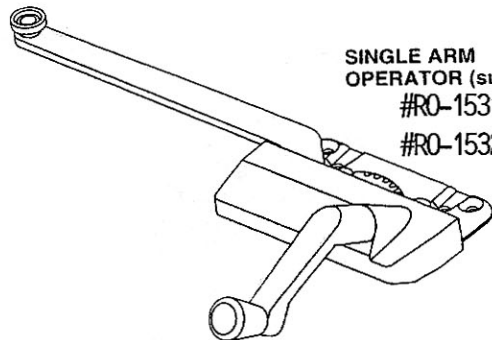

TELESCOPING
PUSH BAR OPERATORS

#620

SINGLE ARM
OPERATOR (FACE-MOUNT)

#RO-241
LH-RH
9" or 11" arm

ENTRYGARD®
DUAL ARM OPERATOR
DIFFERENT SIZES AVAILABLE
#15

SINGLE ARM
OPERATOR (surface mount)
#RO-1531 9-1/2" ARM
#RO-1532 13-1/2" ARM

ENTRYGARD®II
CAM LOCK

#17

SASH LOCK

#2022

AWNING HINGES
#13 MANY SIZES
AVAILABLE

TRUTH STANDARD DUTY LIMIT DEVICE WITH KEY RELEASE

POLE-OPERATED
CAM HANDLE
WITH CONCEALED PAWL
#27 / OFFSET BASE

TRIMLINE™
CAM HANDLE LOCKS
#25