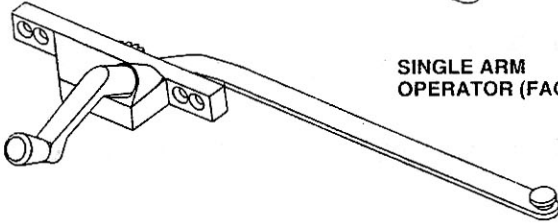

TELESCOPING
PUSH BAR OPERATORS

#620

SINGLE ARM
OPERATOR (FACE-MOUNT)

#RO-241
LH-RH
9" or 11" arm

ENTRYGARD®
DUAL ARM OPERATOR
DIFFERENT SIZES AVAILABLE
#15

SINGLE ARM
OPERATOR (surface mount)
#RO-1531 9-1/2" ARM
#RO-1532 13-1/2" ARM

ENTRYGARD®II
CAM LOCK

#17

SASH LOCK

#2022

AWNING HINGES
#13 MANY SIZES
AVAILABLE

TRUTH STANDARD DUTY LIMIT DEVICE WITH KEY RELEASE

POLE-OPERATED
CAM HANDLE
WITH CONCEALED PAWL
#27 / OFFSET BASE

TRIMLINE™
CAM HANDLE LOCKS
#25