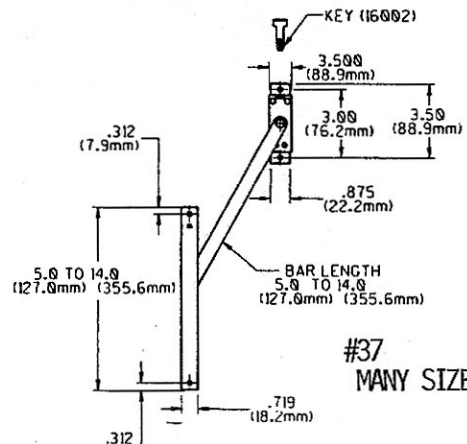

TELESCOPING
PUSH BAR OPERATORS

#620

SINGLE ARM
OPERATOR (FACE-MOUNT)

#RO-241
LH-RH
9" or 11" arm

ENTRYGARD®
DUAL ARM OPERATOR
DIFFERENT SIZES AVAILABLE
#15

SINGLE ARM
OPERATOR (surface mount)
#RO-1531 9-1/2" ARM
#RO-1532 13-1/2" ARM

ENTRYGARD®II
CAM LOCK

#17

SASH LOCK

#2022

AWNING HINGES
#13 MANY SIZES
AVAILABLE

TRUTH STANDARD DUTY LIMIT DEVICE WITH KEY RELEASE

POLE-OPERATED
CAM HANDLE
WITH CONCEALED PAWL
#27 / OFFSET BASE

TRIMLINE™
CAM HANDLE LOCKS
#25

#37
MANY SIZES AVAILABLE

OTHER PARTS & ACCESSORIES AVAILABLE...
Please Call, Write or FAX for information.