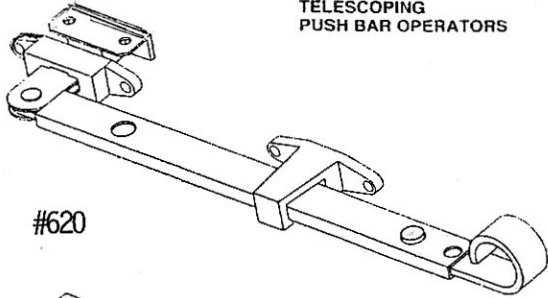

TELESCOPING
PUSH BAR OPERATORS

#620

SINGLE ARM
OPERATOR (FACE-MOUNT)

#RO-241
LH-RH
9" or 11" arm

ENTRYGARD®
DUAL ARM OPERATOR
DIFFERENT SIZES AVAILABLE
#15

SINGLE ARM
OPERATOR (surface mount)
#RO-1531 9-1/2" ARM
#RO-1532 13-1/2" ARM

ENTRYGARD®II
CAM LOCK

#17

SASH LOCK

#2022

AWNING HINGES
#13 MANY SIZES
AVAILABLE

TRUTH STANDARD DUTY LIMIT DEVICE WITH KEY RELEASE

POLE-OPERATED
CAM HANDLE
WITH CONCEALED PAWL
#27 / OFFSET BASE

TRIMLINE™
CAM HANDLE LOCKS
#25