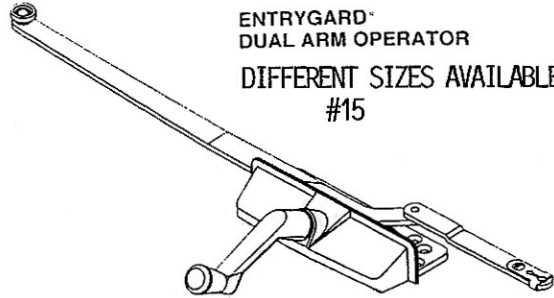

TELESCOPING
PUSH BAR OPERATORS

#620

SINGLE ARM
OPERATOR (FACE-MOUNT)

#RO-241
LH-RH
9" or 11" arm

ENTRYGARD®
DUAL ARM OPERATOR
DIFFERENT SIZES AVAILABLE
#15

SINGLE ARM
OPERATOR (surface mount)
#RO-1531 9-1/2" ARM
#RO-1532 13-1/2" ARM

ENTRYGARD®II
CAM LOCK

#17

SASH LOCK

#2022

AWNING HINGES
#13 MANY SIZES
AVAILABLE

TRUTH STANDARD DUTY LIMIT DEVICE WITH KEY RELEASE

POLE-OPERATED
CAM HANDLE
WITH CONCEALED PAWL
#27 / OFFSET BASE

TRIMLINE™
CAM HANDLE LOCKS
#25