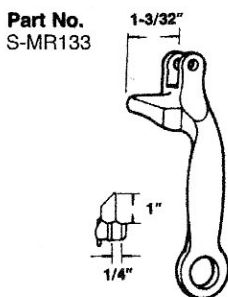

## Single Hole Cam Handles

Part No. S-1870

CLEVIS  
Part No. S-391

CLEVIS SCREW  
Part No. S-382

Part No. S-1756

Part No. S-1854

Part No. S-1889

WINDOW  
HARDWARE