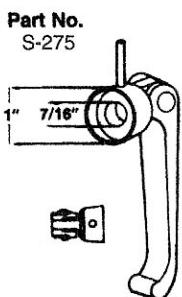

## Single Hole Cam Handles

Part No. S-1870

CLEVIS  
Part No. S-391

CLEVIS SCREW  
Part No. S-382

Part No. S-1756

Part No. S-1854

Part No. S-1889

WINDOW  
HARDWARE