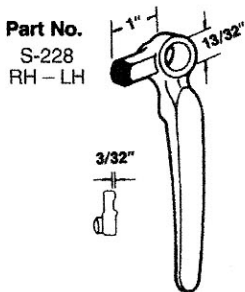

## Single Hole Cam Handles

Part No. S-1870

CLEVIS  
Part No. S-391

CLEVIS SCREW  
Part No. S-382

Part No. S-1756

Part No. S-1854

Part No. S-1889

WINDOW  
HARDWARE