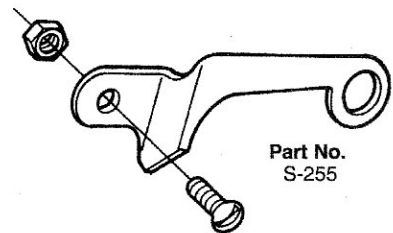

## Single Hole Cam Handles

Part No. S-1870

CLEVIS  
Part No. S-391

CLEVIS SCREW  
Part No. S-382

Part No. S-1756

Part No. S-1854

Part No. S-1889

WINDOW  
HARDWARE