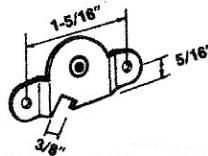

## Single Hole Cam Handles

Part No. S-1870

CLEVIS  
Part No. S-391

CLEVIS SCREW  
Part No. S-382

Part No. S-1756

Part No. S-1854

Part No. S-1889

WINDOW  
HARDWARE