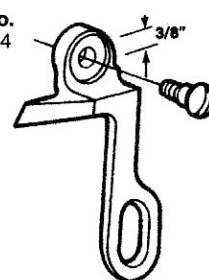

## Single Hole Cam Handles

Part No. S-1870

CLEVIS  
Part No. S-391

CLEVIS SCREW  
Part No. S-382

Part No. S-1756

Part No. S-1854

Part No. S-1889

WINDOW  
HARDWARE