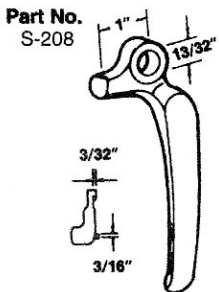

## Single Hole Cam Handles

Part No. S-1870

CLEVIS  
Part No. S-391

CLEVIS SCREW  
Part No. S-382

Part No. S-1756

Part No. S-1854

Part No. S-1889

WINDOW  
HARDWARE