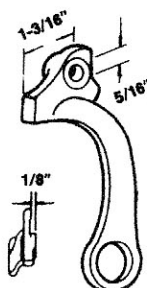

## Single Hole Cam Handles

Part No. S-1870

CLEVIS  
Part No. S-391

CLEVIS SCREW  
Part No. S-382

Part No. S-1756

Part No. S-1854

Part No. S-1889

WINDOW  
HARDWARE