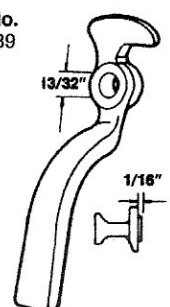

## Single Hole Cam Handles

Part No. S-1870

CLEVIS  
Part No. S-391

CLEVIS SCREW  
Part No. S-382

Part No. S-1756

Part No. S-1854

Part No. S-1889

WINDOW  
HARDWARE