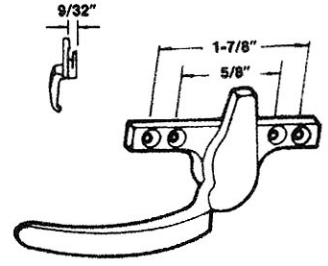

Window Hardware

Four-Hole Cam Handles

Part No.
F-3003
RH-LH

Bayley
Part No.
BH-174
RH-LH

Part No.
F-5023
RH Only

Part No.
F-7109
RH-LH

Casement Handles

Part No.
C-7014

Part No.
K-948

ALUMINUM
Part No.
C-1729

WHITE BRONZE
Part No.
C-1728

Part No.
C-7020

Part No.
C-2845
RH-LH

Part No.
C-7012

Part No.
C-1750
RH-LH

Part No.
C-5286

Part No.
C-3278

Part No.
C-8002

Air-Conditioner Locks

AIR CONDITIONER
OPENER HANDLE

Part No.
AC-2131

Part No.
AC-3471

Part No.
AC-2933

Part No.
AC-2938