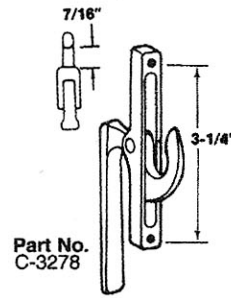

Window Hardware

Four-Hole Cam Handles

Part No.
F-3003
RH-LH

Bayley
Part No.
BH-174
RH-LH

Part No.
F-5023
RH Only

Part No.
F-7109
RH-LH

Casement Handles

Part No.
C-7014

Part No.
K-948

ALUMINUM
Part No.
C-1729

WHITE BRONZE
Part No.
C-1728

Part No.
C-7020

Part No.
C-2845
RH-LH

Part No.
C-7012

Part No.
C-1750
RH-LH

Part No.
C-5286

Part No.
C-3278

Part No.
C-8002

Air-Conditioner Locks

AIR CONDITIONER
OPENER HANDLE

Part No.
AC-2131

Part No.
AC-3471

Part No.
AC-2933

Part No.
AC-2938