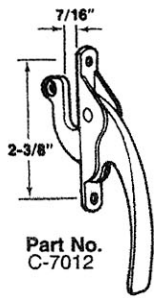

Window Hardware

Four-Hole Cam Handles

Part No.
F-3003
RH-LH

Bayley
Part No.
BH-174
RH-LH

Part No.
F-5023
RH Only

Part No.
F-7109
RH-LH

Casement Handles

Part No.
C-7014

Part No.
K-948

ALUMINUM
Part No.
C-1729

WHITE BRONZE
Part No.
C-1728

Part No.
C-7020

Part No.
C-2845
RH-LH

Part No.
C-7012

Part No.
C-1750
RH-LH

Part No.
C-5286

Part No.
C-3278

Part No.
C-8002

Air-Conditioner Locks

AIR CONDITIONER
OPENER HANDLE

Part No.
AC-2131

Part No.
AC-3471

Part No.
AC-2933

Part No.
AC-2938