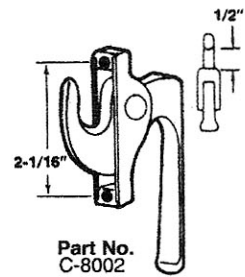

Window Hardware

Four-Hole Cam Handles

Part No.
F-3003
RH-LH

Bayley
Part No.
BH-174
RH-LH

Part No.
F-5023
RH Only

Part No.
F-7109
RH-LH

Casement Handles

Part No.
C-7014

Part No.
K-948

ALUMINUM
Part No.
C-1729

WHITE BRONZE
Part No.
C-1728

Part No.
C-7020

Part No.
C-2845
RH-LH

Part No.
C-7012

Part No.
C-1750
RH-LH

Part No.
C-5286

Part No.
C-3278

Part No.
C-8002

Air-Conditioner Locks

AIR CONDITIONER
OPENER HANDLE

Part No.
AC-2131

Part No.
AC-3471

Part No.
AC-2933

Part No.
AC-2938