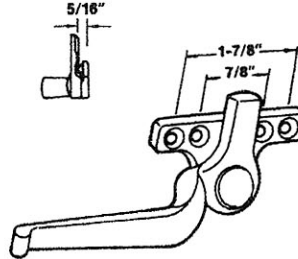

Window Hardware

Four-Hole Cam Handles

Part No.
F-3003
RH-LH

Bayley
Part No.
BH-174
RH-LH

Part No.
F-5023
RH Only

Part No.
F-7109
RH-LH

Casement Handles

Part No.
C-7014

Part No.
K-948

ALUMINUM
Part No.
C-1729

WHITE BRONZE
Part No.
C-1728

Part No.
C-7020

Part No.
C-2845
RH-LH

Part No.
C-7012

Part No.
C-1750
RH-LH

Part No.
C-5286

Part No.
C-3278

Part No.
C-8002

Air-Conditioner Locks

AIR CONDITIONER
OPENER HANDLE

Part No.
AC-2131

Part No.
AC-3471

Part No.
AC-2933

Part No.
AC-2938