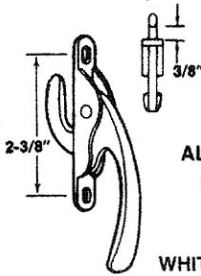

Window Hardware

Four-Hole Cam Handles

Part No.
F-3003
RH-LH

Bayley
Part No.
BH-174
RH-LH

Part No.
F-5023
RH Only

Part No.
F-7109
RH-LH

Casement Handles

Part No.
C-7014

Part No.
K-948

ALUMINUM
Part No.
C-1729

WHITE BRONZE
Part No.
C-1728

Part No.
C-7020

Part No.
C-2845
RH-LH

Part No.
C-7012

Part No.
C-1750
RH-LH

Part No.
C-5286

Part No.
C-3278

Part No.
C-8002

Air-Conditioner Locks

AIR CONDITIONER
OPENER HANDLE

Part No.
AC-2131

Part No.
AC-3471

Part No.
AC-2933

Part No.
AC-2938