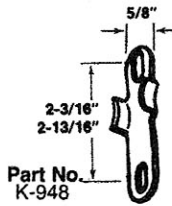

Window Hardware

Four-Hole Cam Handles

Part No.
F-3003
RH-LH

Bayley
Part No.
BH-174
RH-LH

Part No.
F-5023
RH Only

Part No.
F-7109
RH-LH

Casement Handles

Part No.
C-7014

Part No.
K-948

ALUMINUM
Part No.
C-1729

WHITE BRONZE
Part No.
C-1728

Part No.
C-7020

Part No.
C-2845
RH-LH

Part No.
C-7012

Part No.
C-1750
RH-LH

Part No.
C-5286