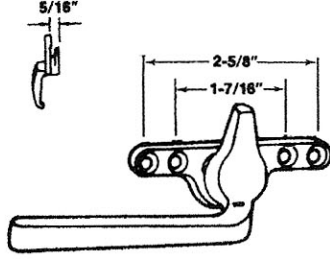

Window Hardware

Four-Hole Cam Handles

Part No.
F-3003
RH-LH

Bayley
Part No.
BH-174
RH-LH

Part No.
F-5023
RH Only

Part No.
F-7109
RH-LH

Casement Handles

Part No.
C-7014

Part No.
K-948

ALUMINUM
Part No.
C-1729

WHITE BRONZE
Part No.
C-1728

Part No.
C-7020

Part No.
C-2845
RH-LH

Part No.
C-7012

Part No.
C-1750
RH-LH

Part No.
C-5286

Part No.
C-3278

Part No.
C-8002

Air-Conditioner Locks

AIR CONDITIONER
OPENER HANDLE

Part No.
AC-2131

Part No.
AC-3471

Part No.
AC-2933

Part No.
AC-2938