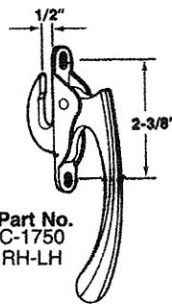

Window Hardware

Four-Hole Cam Handles

Part No.
F-3003
RH-LH

Bayley
Part No.
BH-174
RH-LH

Part No.
F-5023
RH Only

Part No.
F-7109
RH-LH

Casement Handles

Part No.
C-7014

Part No.
K-948

ALUMINUM
Part No.
C-1729

WHITE BRONZE
Part No.
C-1728

Part No.
C-7020

Part No.
C-2845
RH-LH

Part No.
C-7012

Part No.
C-1750
RH-LH

Part No.
C-5286

Part No.
C-3278

Part No.
C-8002

Air-Conditioner Locks

AIR CONDITIONER
OPENER HANDLE

Part No.
AC-2131

Part No.
AC-3471

Part No.
AC-2933

Part No.
AC-2938