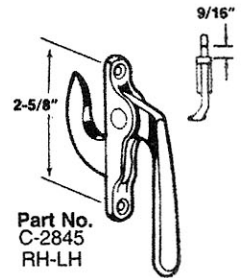

Window Hardware

Four-Hole Cam Handles

Part No.
F-3003
RH-LH

Bayley
Part No.
BH-174
RH-LH

Part No.
F-5023
RH Only

Part No.
F-7109
RH-LH

Casement Handles

Part No.
C-7014

Part No.
K-948

ALUMINUM
Part No.
C-1729

WHITE BRONZE
Part No.
C-1728

Part No.
C-7020

Part No.
C-2845
RH-LH

Part No.
C-7012

Part No.
C-1750
RH-LH

Part No.
C-5286

Part No.
C-3278

Part No.
C-8002

Air-Conditioner Locks

AIR CONDITIONER
OPENER HANDLE

Part No.
AC-2131

Part No.
AC-3471

Part No.
AC-2933

Part No.
AC-2938