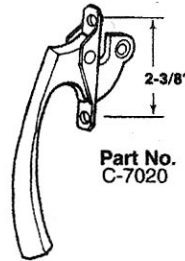

Window Hardware

Four-Hole Cam Handles

Part No.
F-3003
RH-LH

Bayley
Part No.
BH-174
RH-LH

Part No.
F-5023
RH Only

Part No.
F-7109
RH-LH

Casement Handles

Part No.
C-7014

Part No.
K-948

ALUMINUM
Part No.
C-1729

WHITE BRONZE
Part No.
C-1728

Part No.
C-7020

Part No.
C-2845
RH-LH

Part No.
C-7012

Part No.
C-1750
RH-LH

Part No.
C-5286

Part No.
C-3278

Part No.
C-8002

Air-Conditioner Locks

AIR CONDITIONER
OPENER HANDLE

Part No.
AC-2131

Part No.
AC-3471

Part No.
AC-2933

Part No.
AC-2938