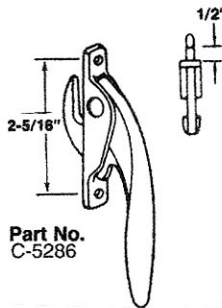

Window Hardware

Four-Hole Cam Handles

Part No.
F-3003
RH-LH

Bayley
Part No.
BH-174
RH-LH

Part No.
F-5023
RH Only

Part No.
F-7109
RH-LH

Casement Handles

Part No.
C-7014

Part No.
K-948

ALUMINUM
Part No.
C-1729

WHITE BRONZE
Part No.
C-1728

Part No.
C-7020

Part No.
C-2845
RH-LH

Part No.
C-7012

Part No.
C-1750
RH-LH

Part No.
C-5286

Part No.
C-3278

Part No.
C-8002

Air-Conditioner Locks

AIR CONDITIONER
OPENER HANDLE

Part No.
AC-2131

Part No.
AC-3471

Part No.
AC-2933

Part No.
AC-2938