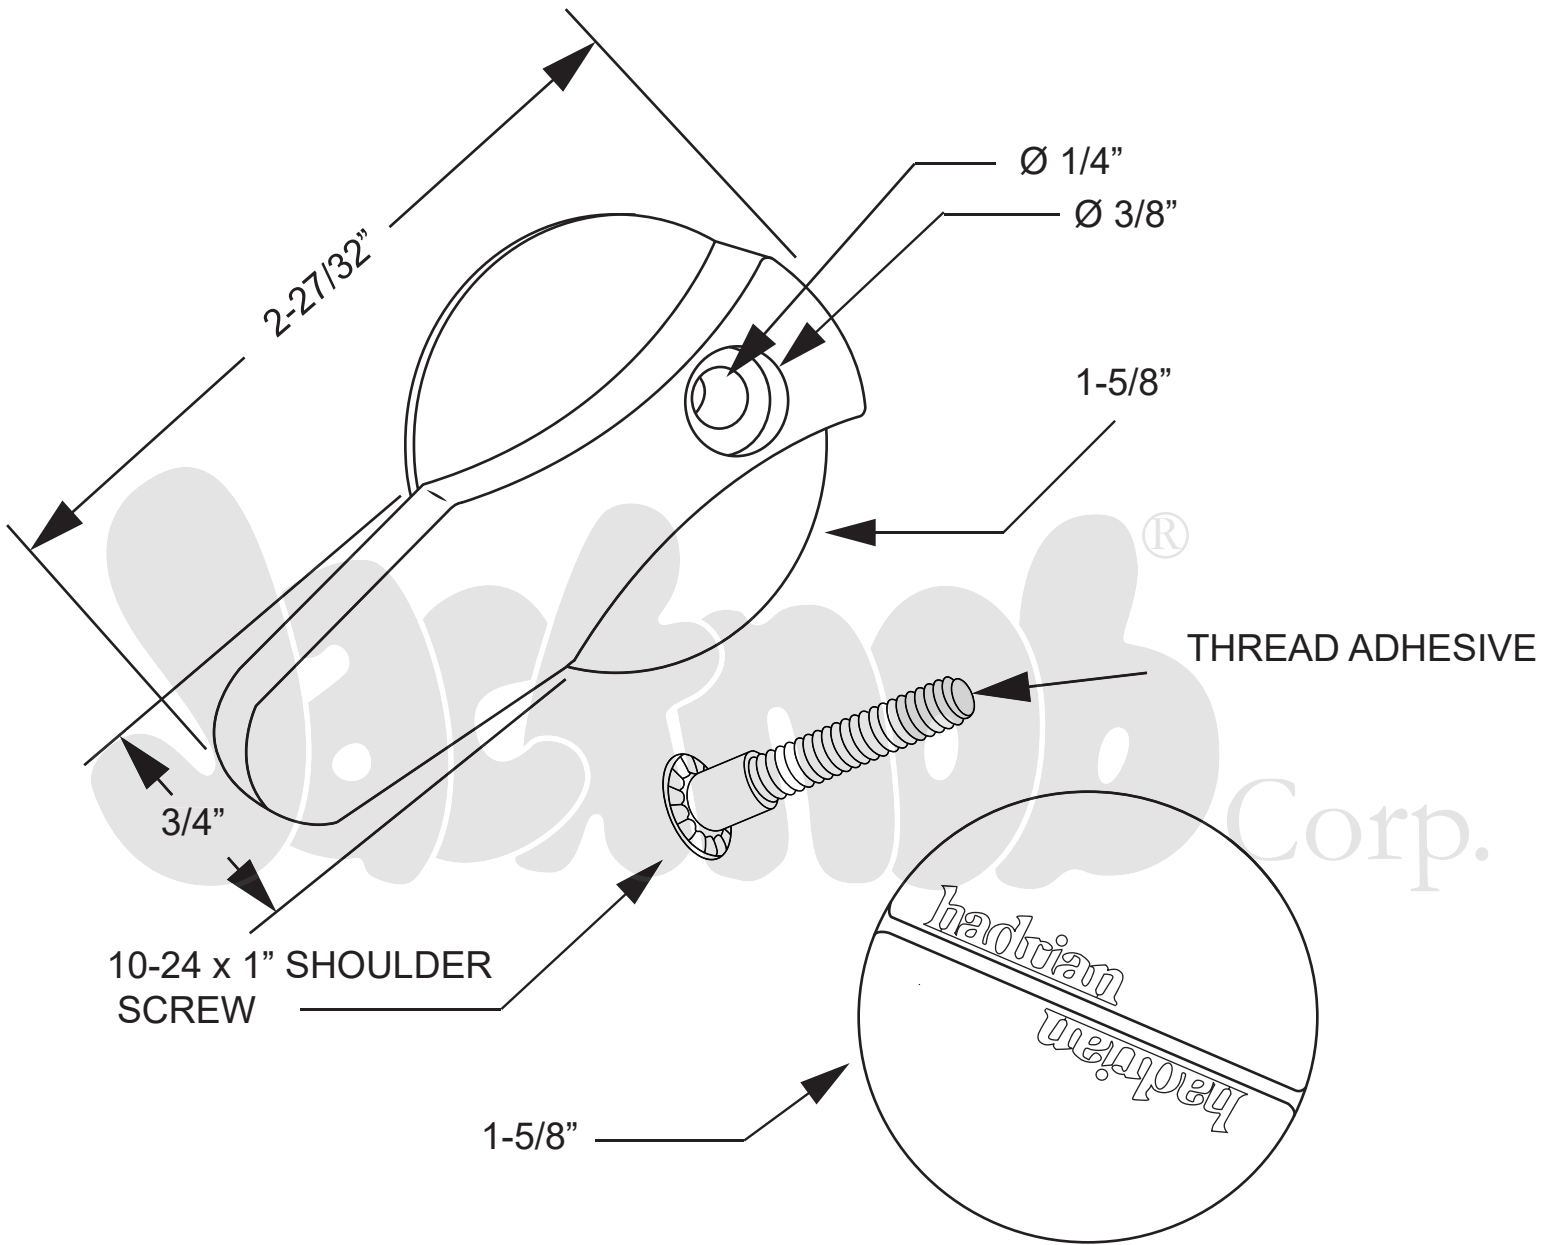

129270

(KNOB SET WITH SET SCREW FOR HADRIAN ADA)

REPLACEMENT LATCH FOR HADRIAN STEEL DOORS

Copyright - 2021 Jacknob Corp. all rights reserved

All dimensions shown are approximate. Do not predrill or fabricate based on dimensions shown.

The manufacturer reserves the right to, and may from time to time, make changes in dimensions and designs.