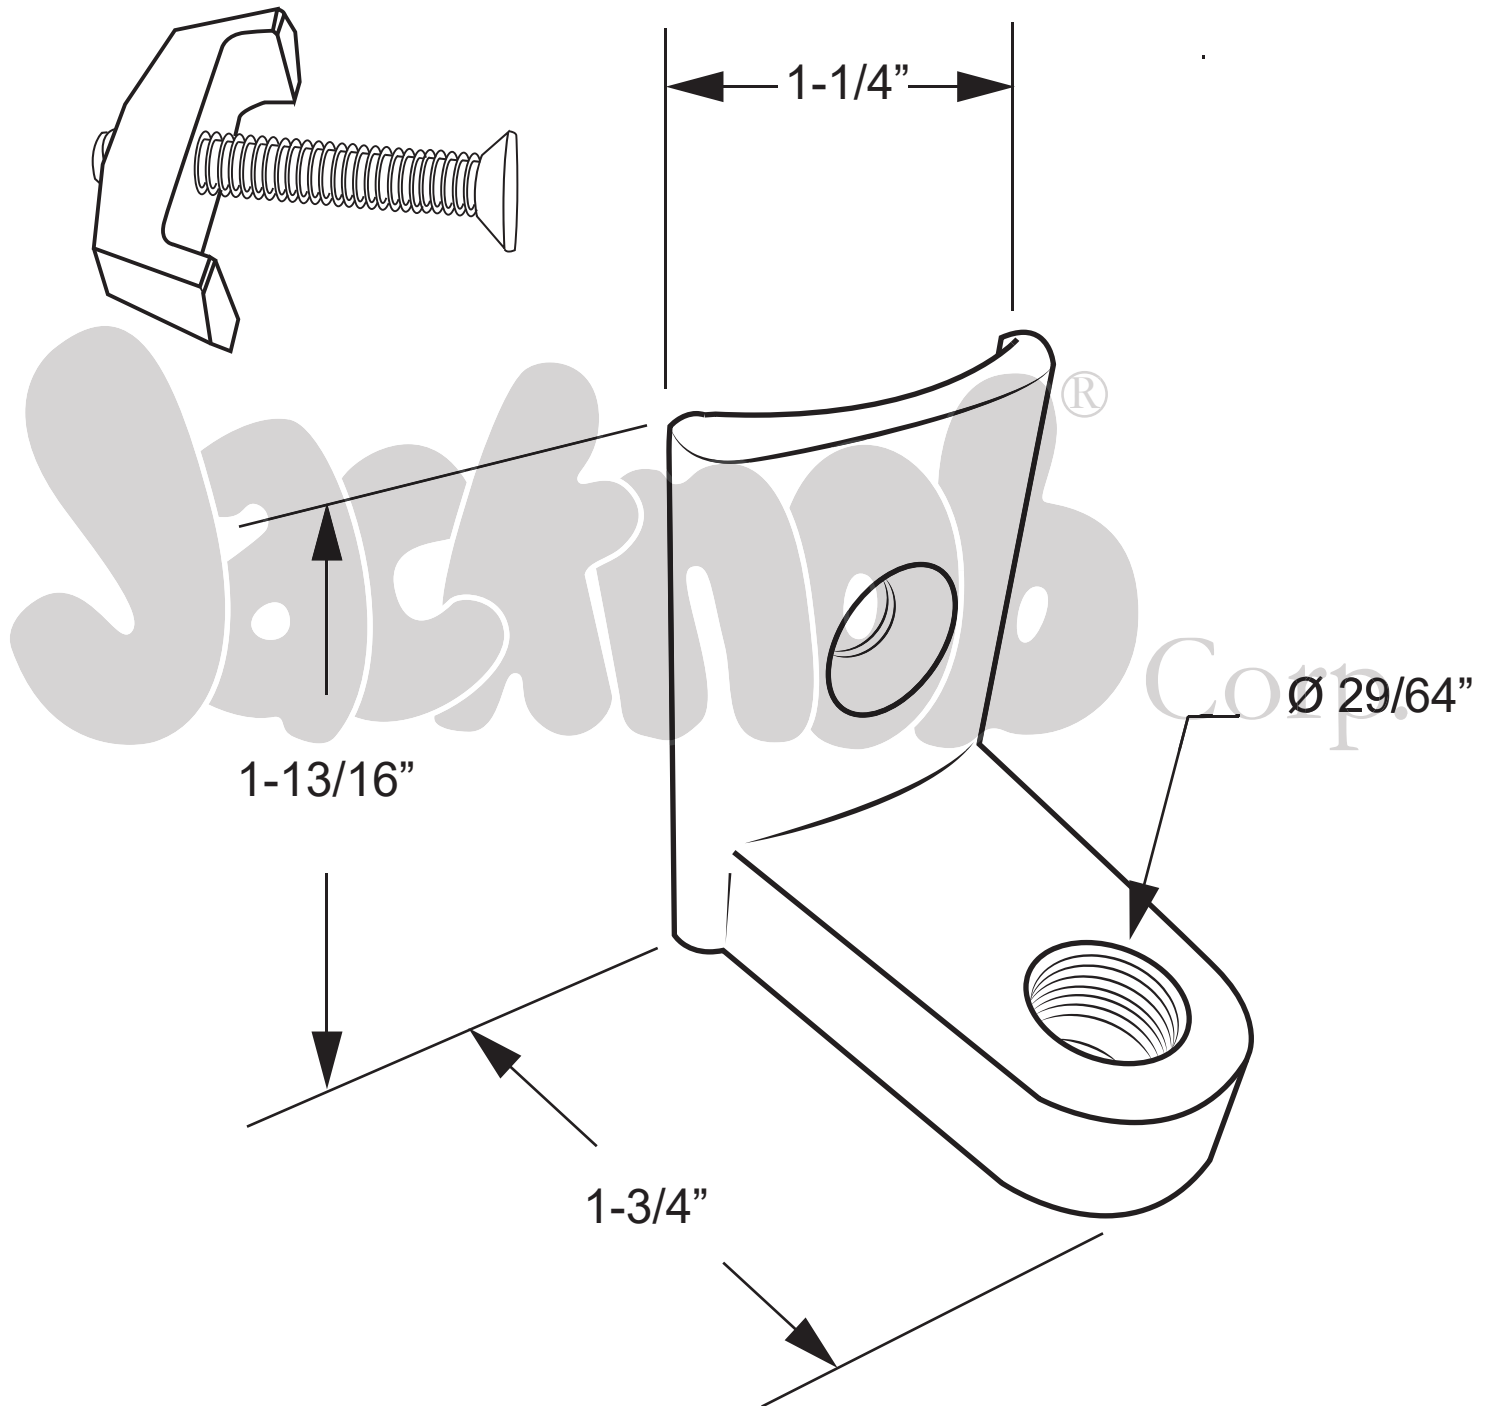

122930

(HINGE BRACKET TOP ASSEMBLY, FLAT - HADRAIN)

MOUNTING ASSEMBLY

Copyright - 2018 Jacknob Corp. all rights reserved

All dimensions shown are approximate. Do not predrill or fabricate based on dimensions shown.

The manufacturer reserves the right to, and may from time to time, make changes in dimensions and designs.