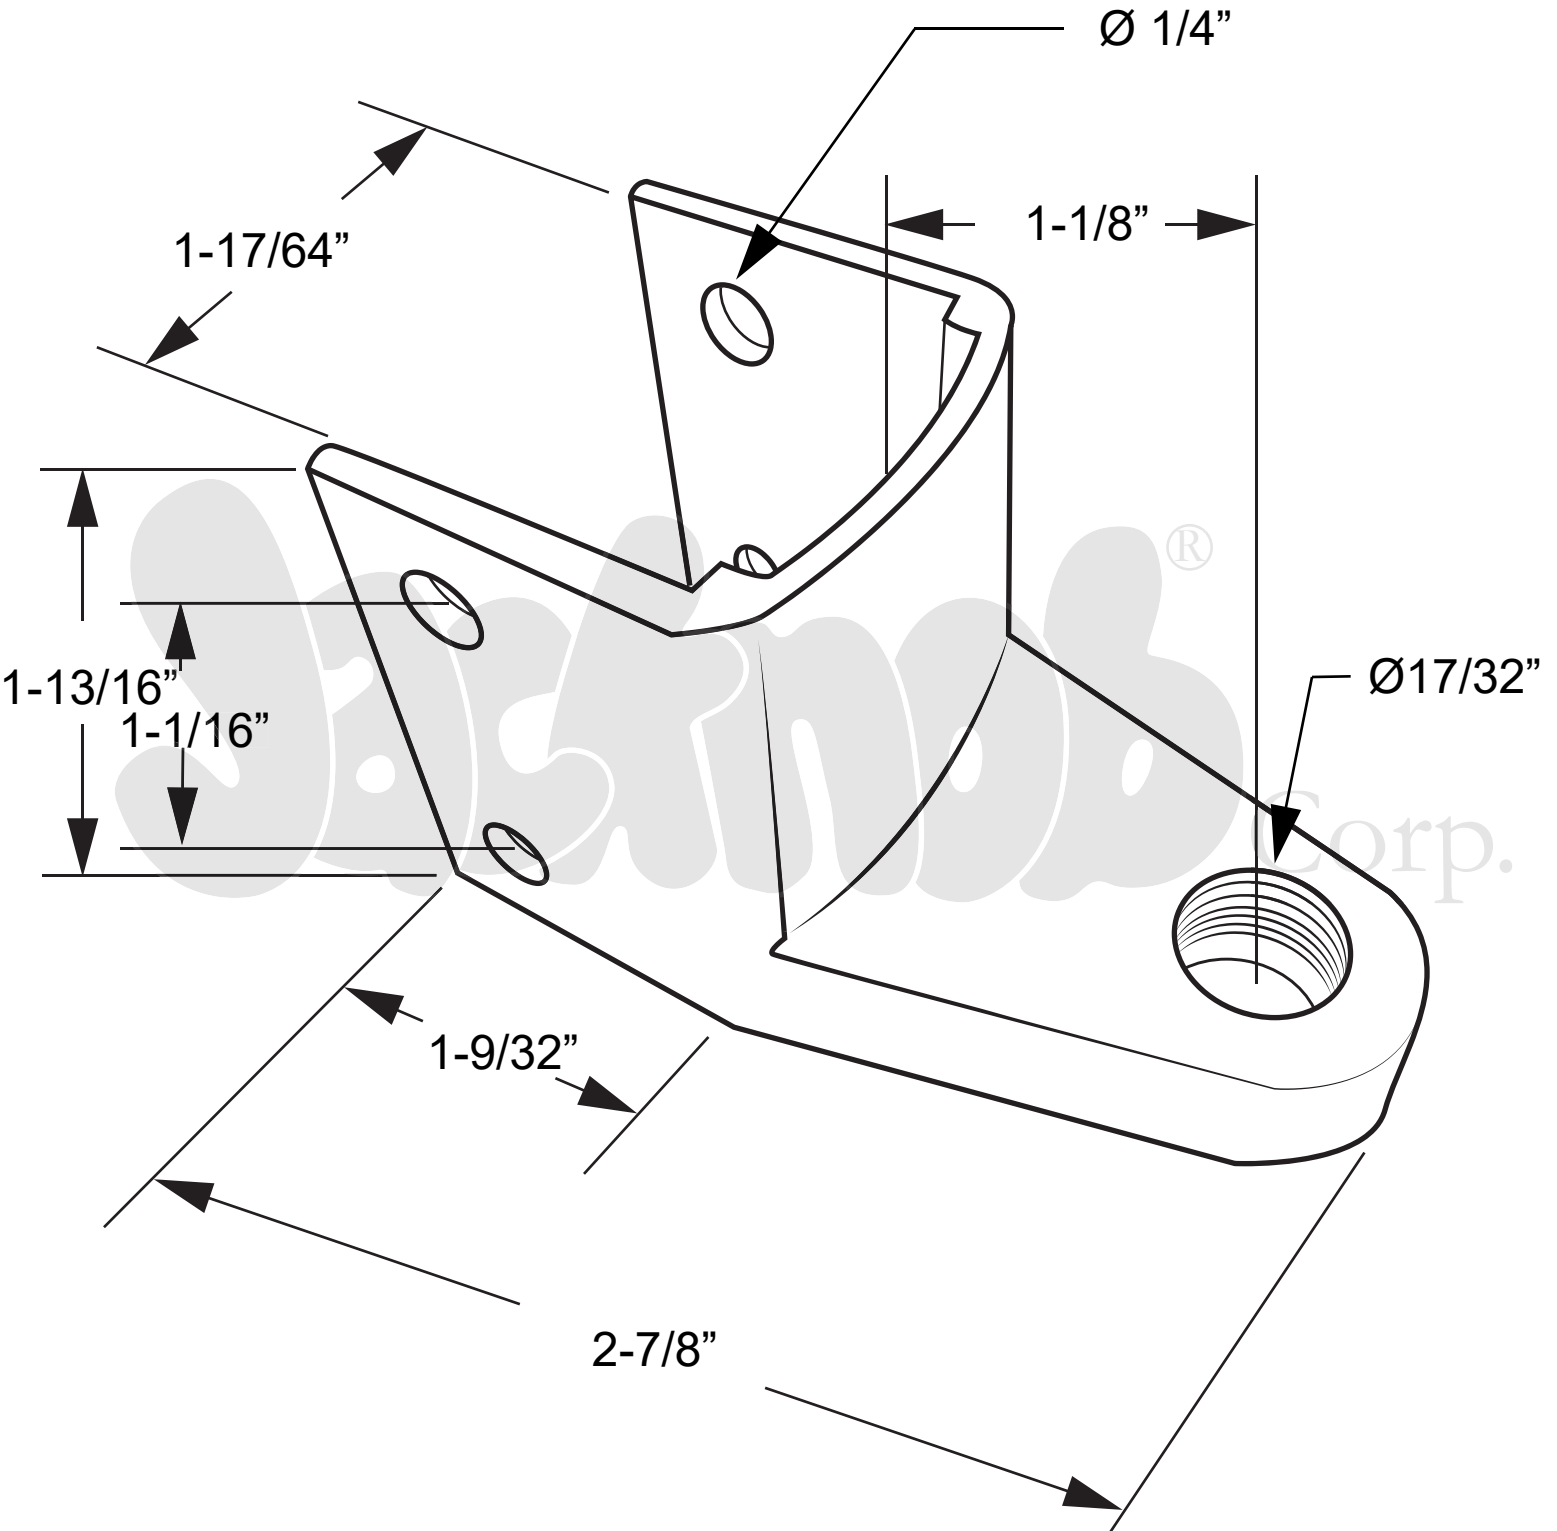

# 122940

(HINGE BRACKET TOP - HADRIAN)

Copyright - 2018 Jacknob Corp. all rights reserved

All dimensions shown are approximate. Do not predrill or fabricate based on dimensions shown.

The manufacturer reserves the right to, and may from time to time, make changes in dimensions and designs.