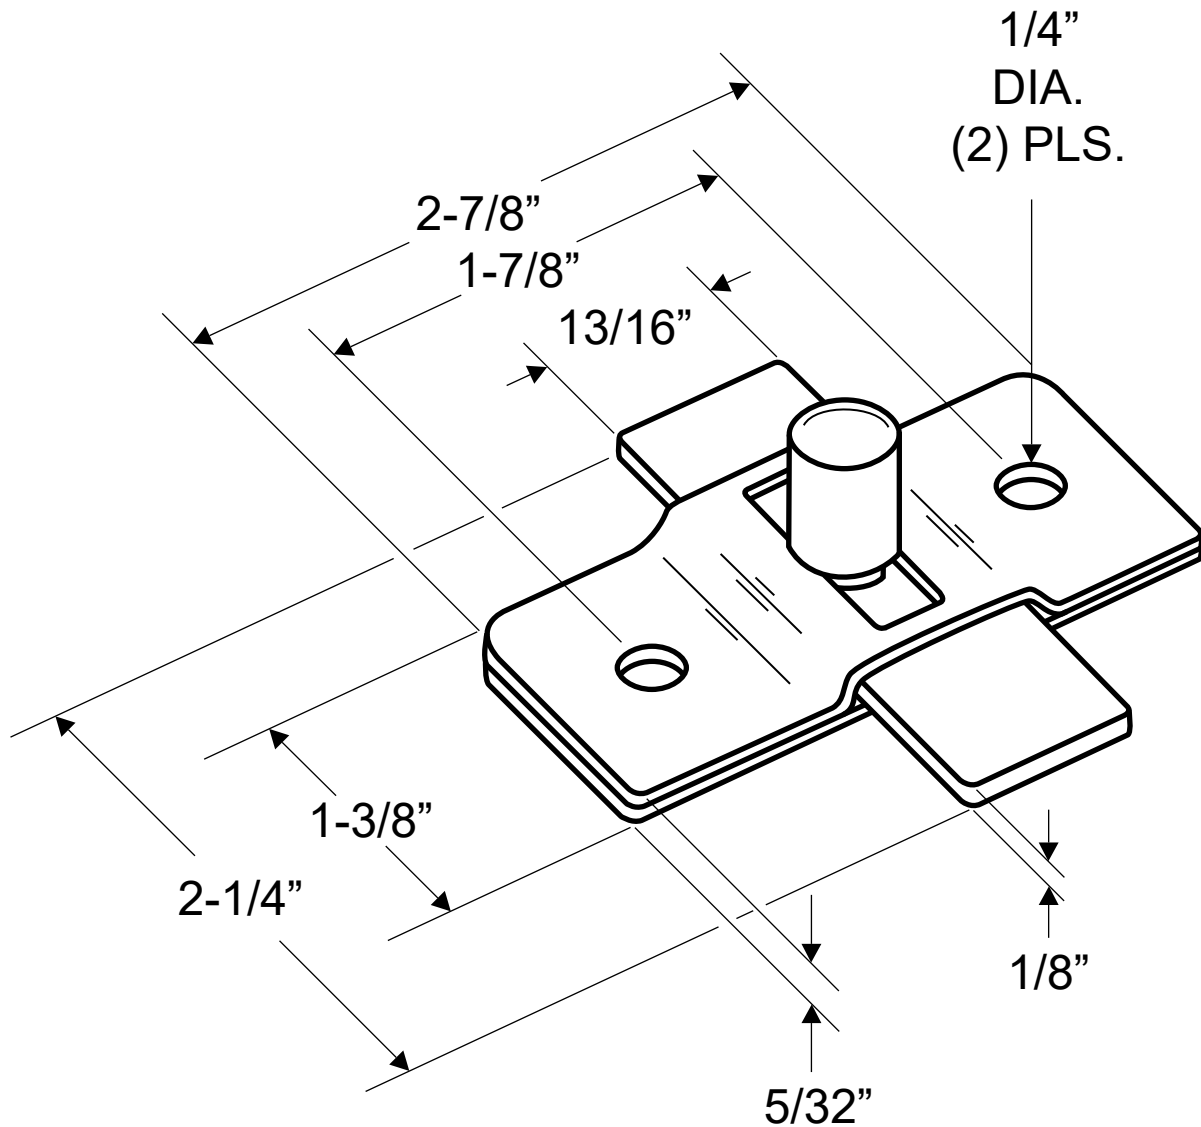

**6309  
(SLIDE LATCH)**

**NOTE: FOR ALL "STAMPED" STRIKE AND KEEPERS  
SLIDE DISTANCE 25/32"**