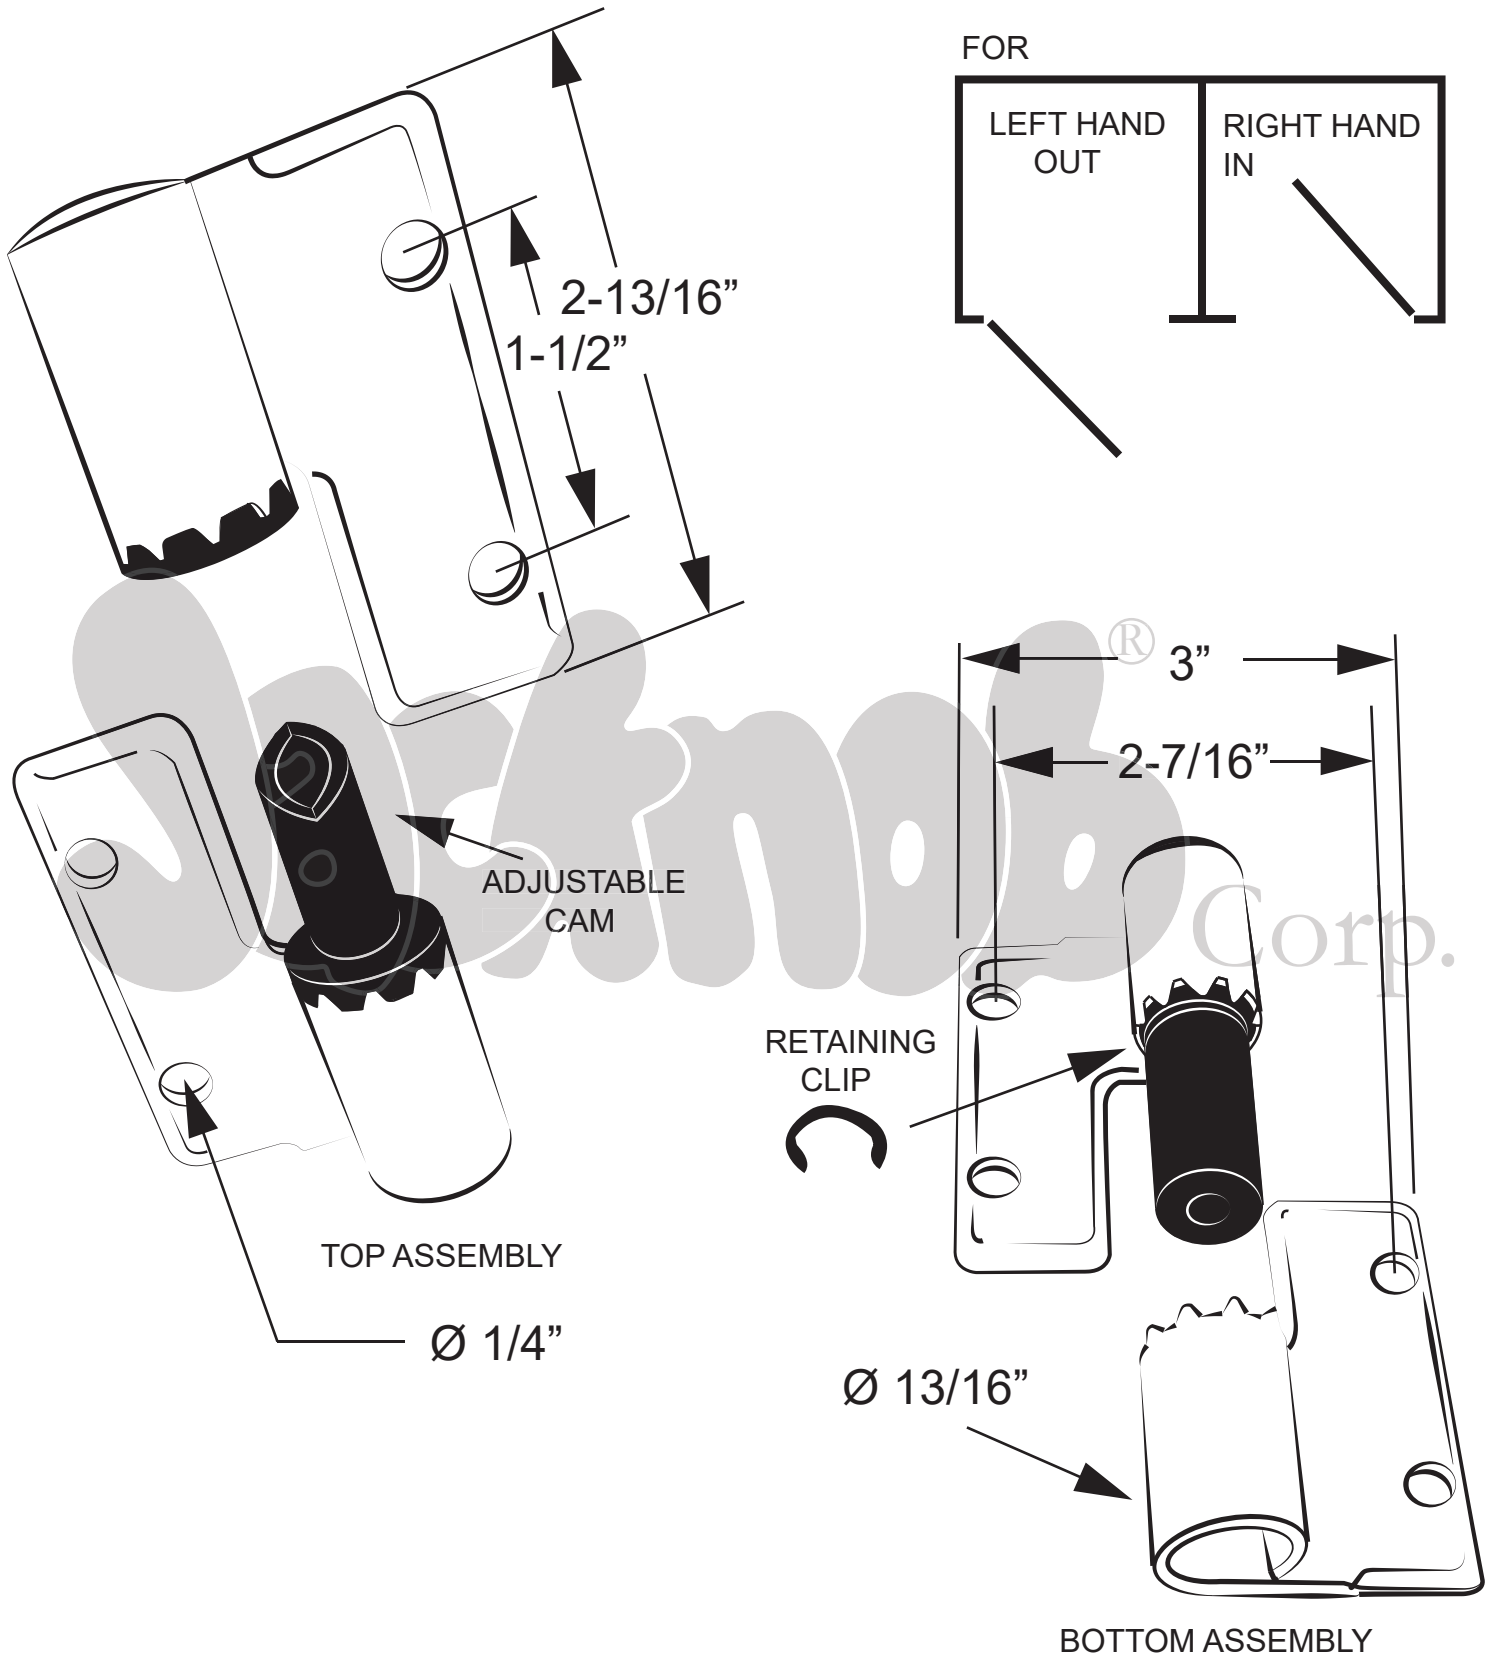

7011, 112911

(HINGE - SURFACE MOUNTED (RH-IN/LH-OUT) 3/32" BRASS/CHROME

Copyright - 2019 Jacknob Corp. all rights reserved

All dimensions shown are approximate. Do not predrill or fabricate based on dimensions shown.

The manufacturer reserves the right to, and may from time to time, make changes in dimensions and designs.