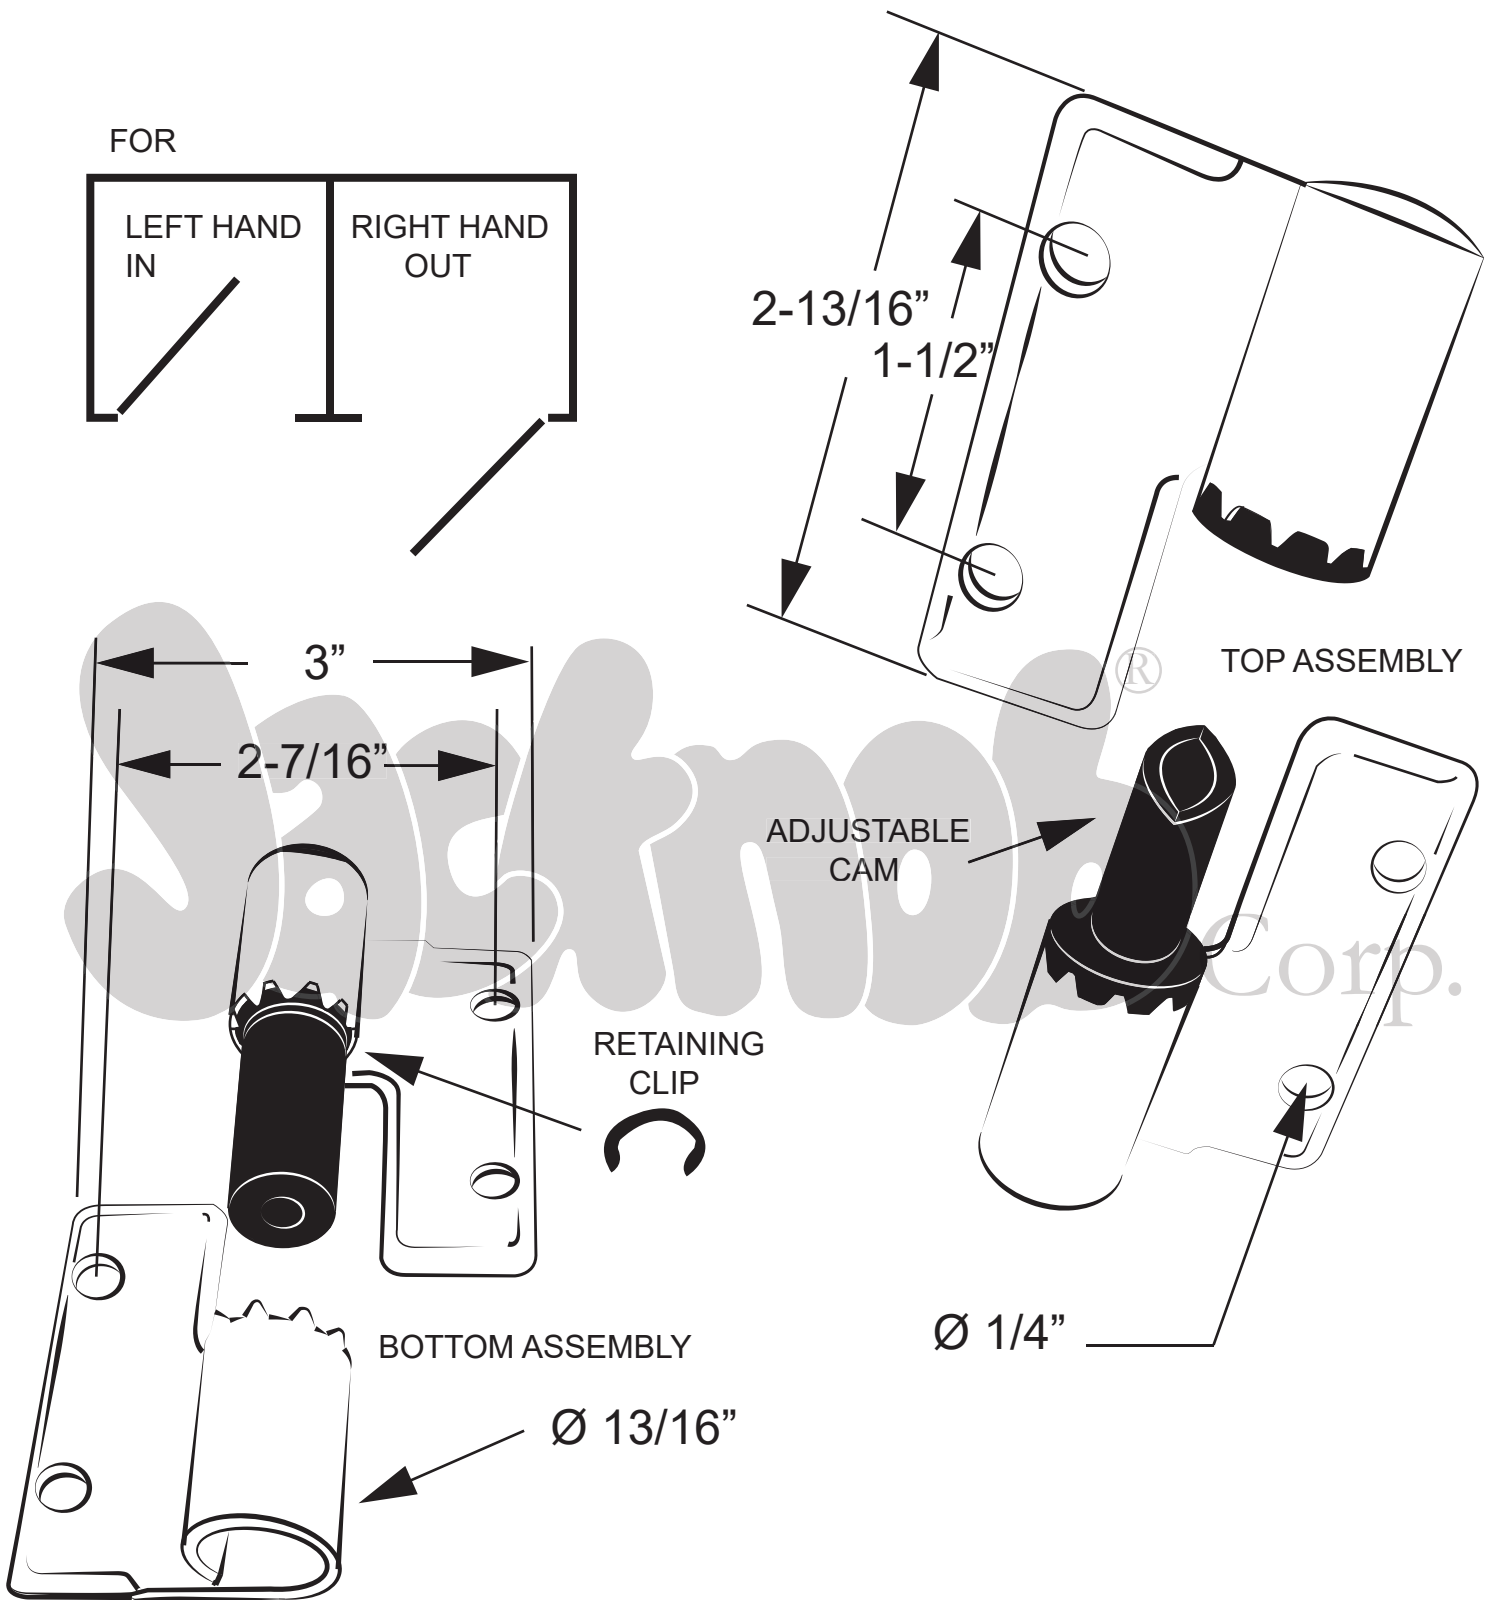

# 7021, 112921

(HINGE - SURFACE MOUNTED (LH-IN/RH-OUT) 3/32" BRASS/CHROME

Copyright - 2019 Jacknob Corp. all rights reserved

All dimensions shown are approximate. Do not predrill or fabricate based on dimensions shown.