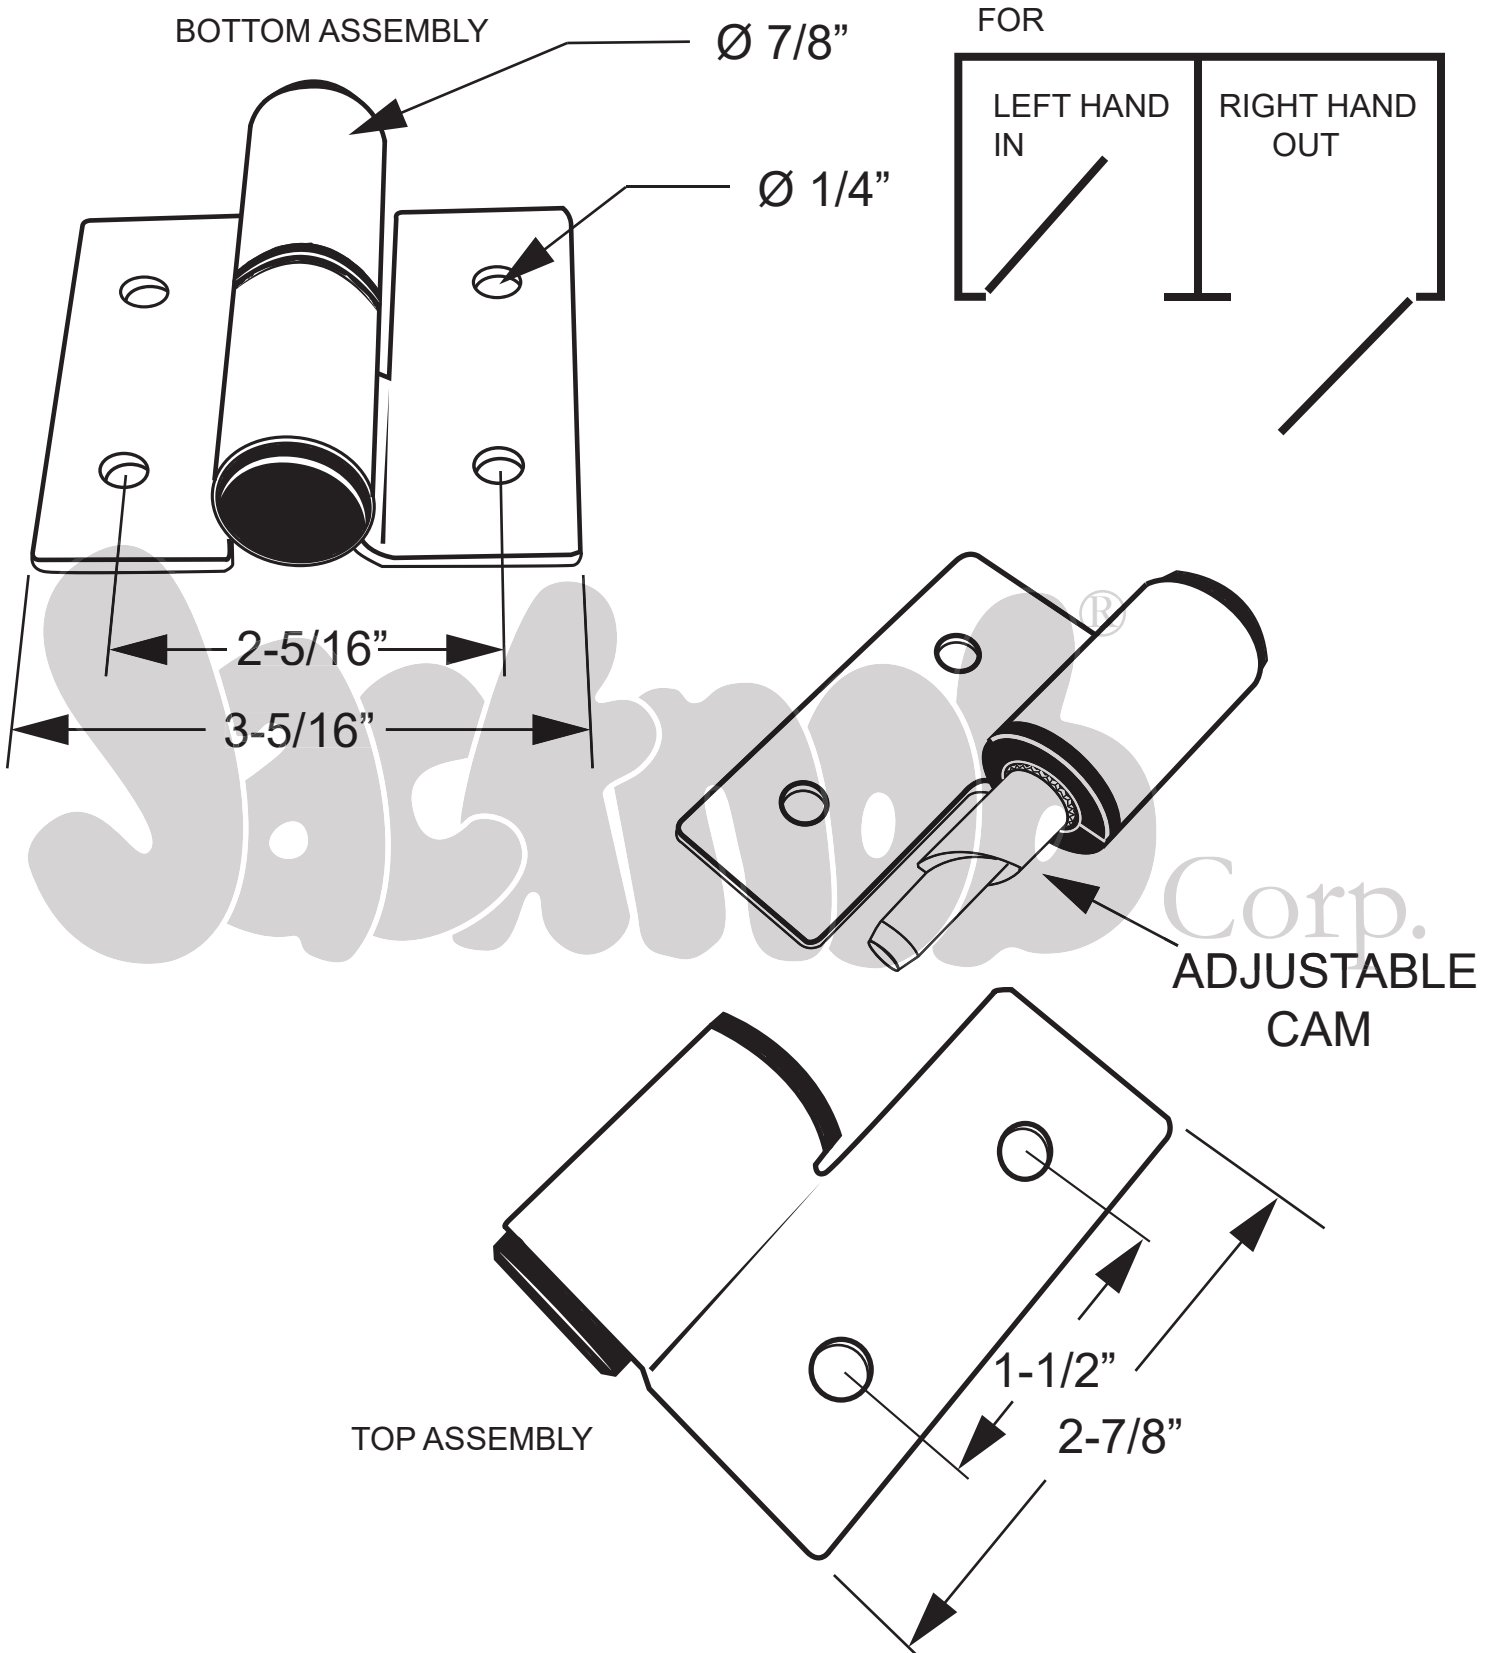

7103

(HINGE - SURFACE MOUNTED (LH-IN/RH-OUT) 1/8" CRSS)

Copyright - 2018 Jacknob Corp. all rights reserved

All dimensions shown are approximate. Do not predrill or fabricate based on dimensions shown.

The manufacturer reserves the right to, and may from time to time, make changes in dimensions and designs.